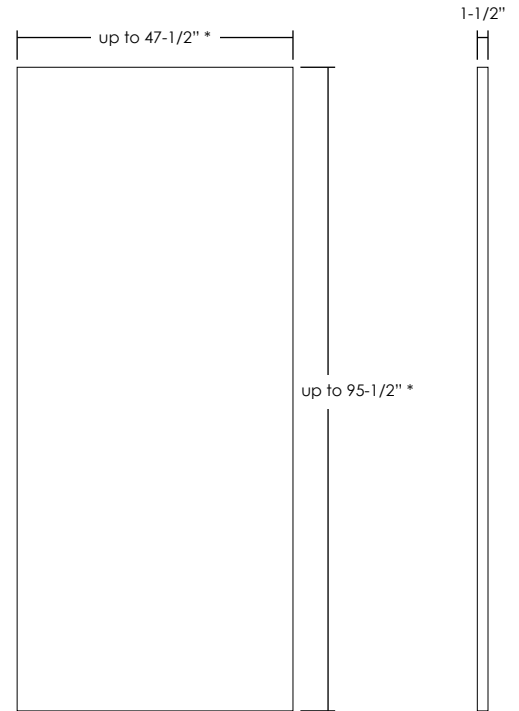

Storm finish shown above

SPECIFICATIONS

- FSC Certified and sustainably harvested six-ply solid Bamboo.
- Door prep available for Krownlab Face Mount sliding barn door hardware.

* Contact us for doors sizes that exceed these dimensions