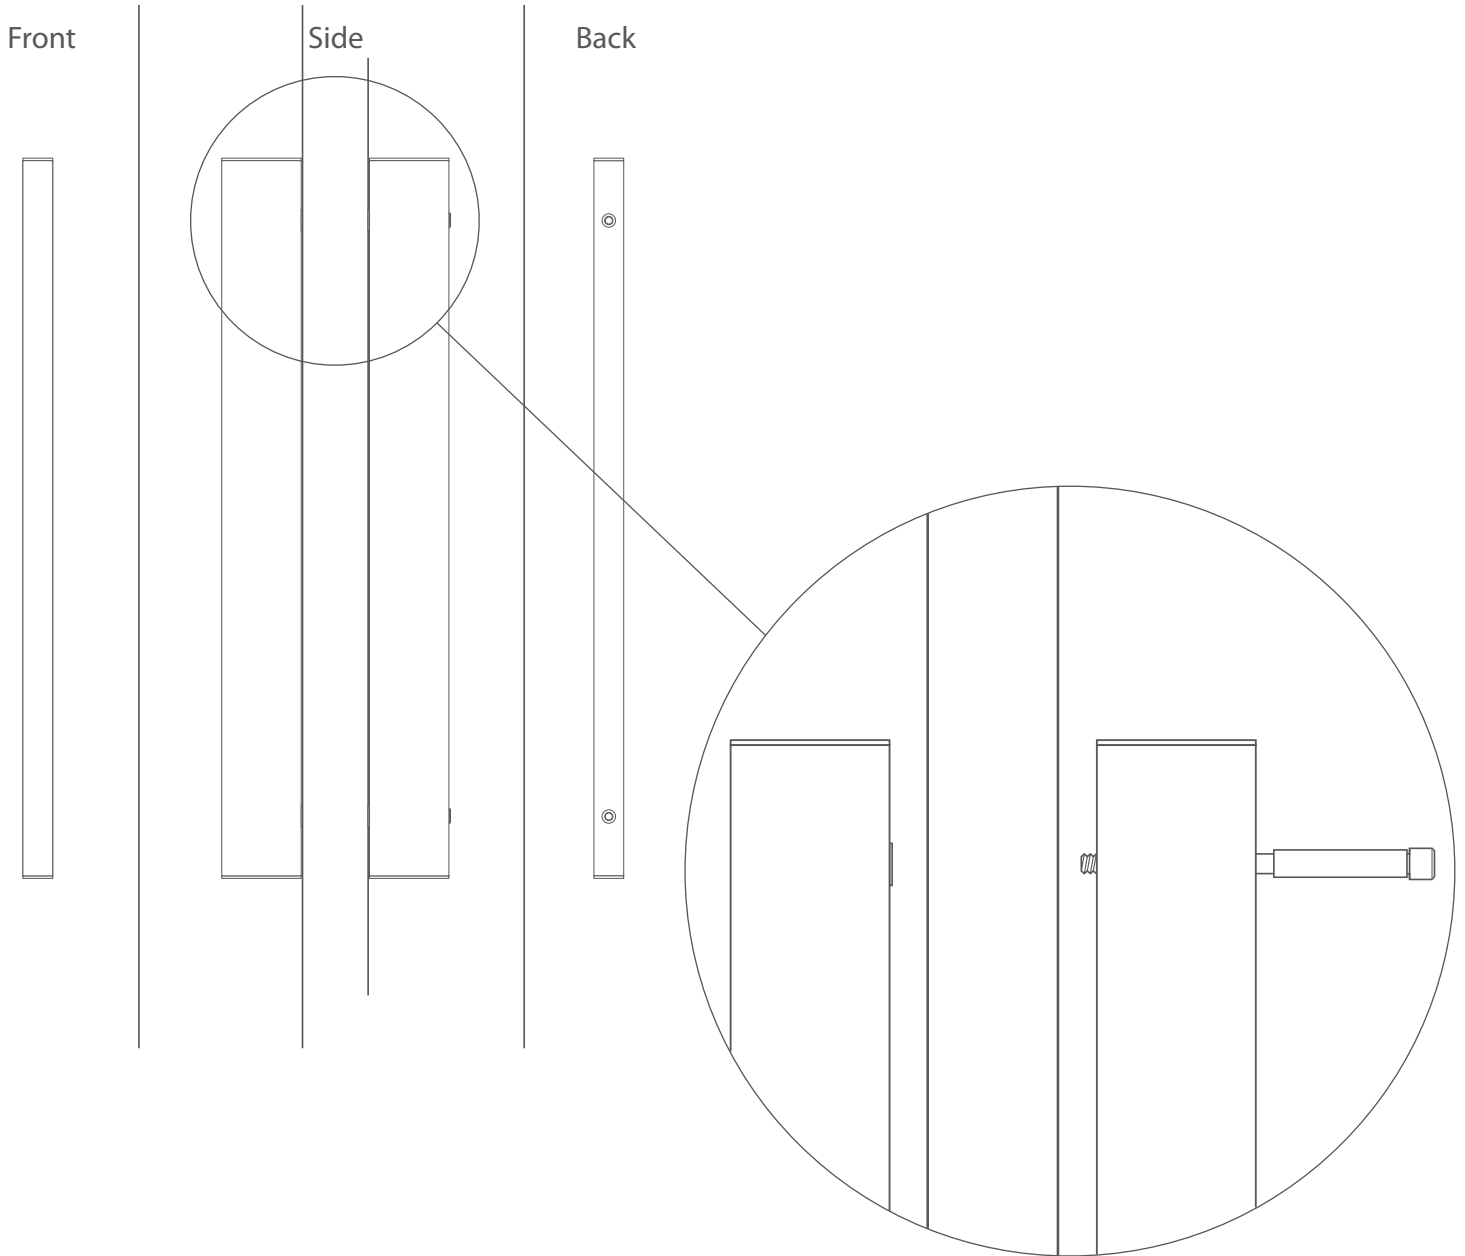

KROWN LAB

Sliding Door Hardware
Installation Instructions
RAIL

RAIL Pull Glass

Double sided

KROWN LAB

RAIL Pull

Double sided

KROWN LAB

RAIL Pull Glass

Single sided

KROWN LAB

RAIL Pull

Single sided

KROWN LAB