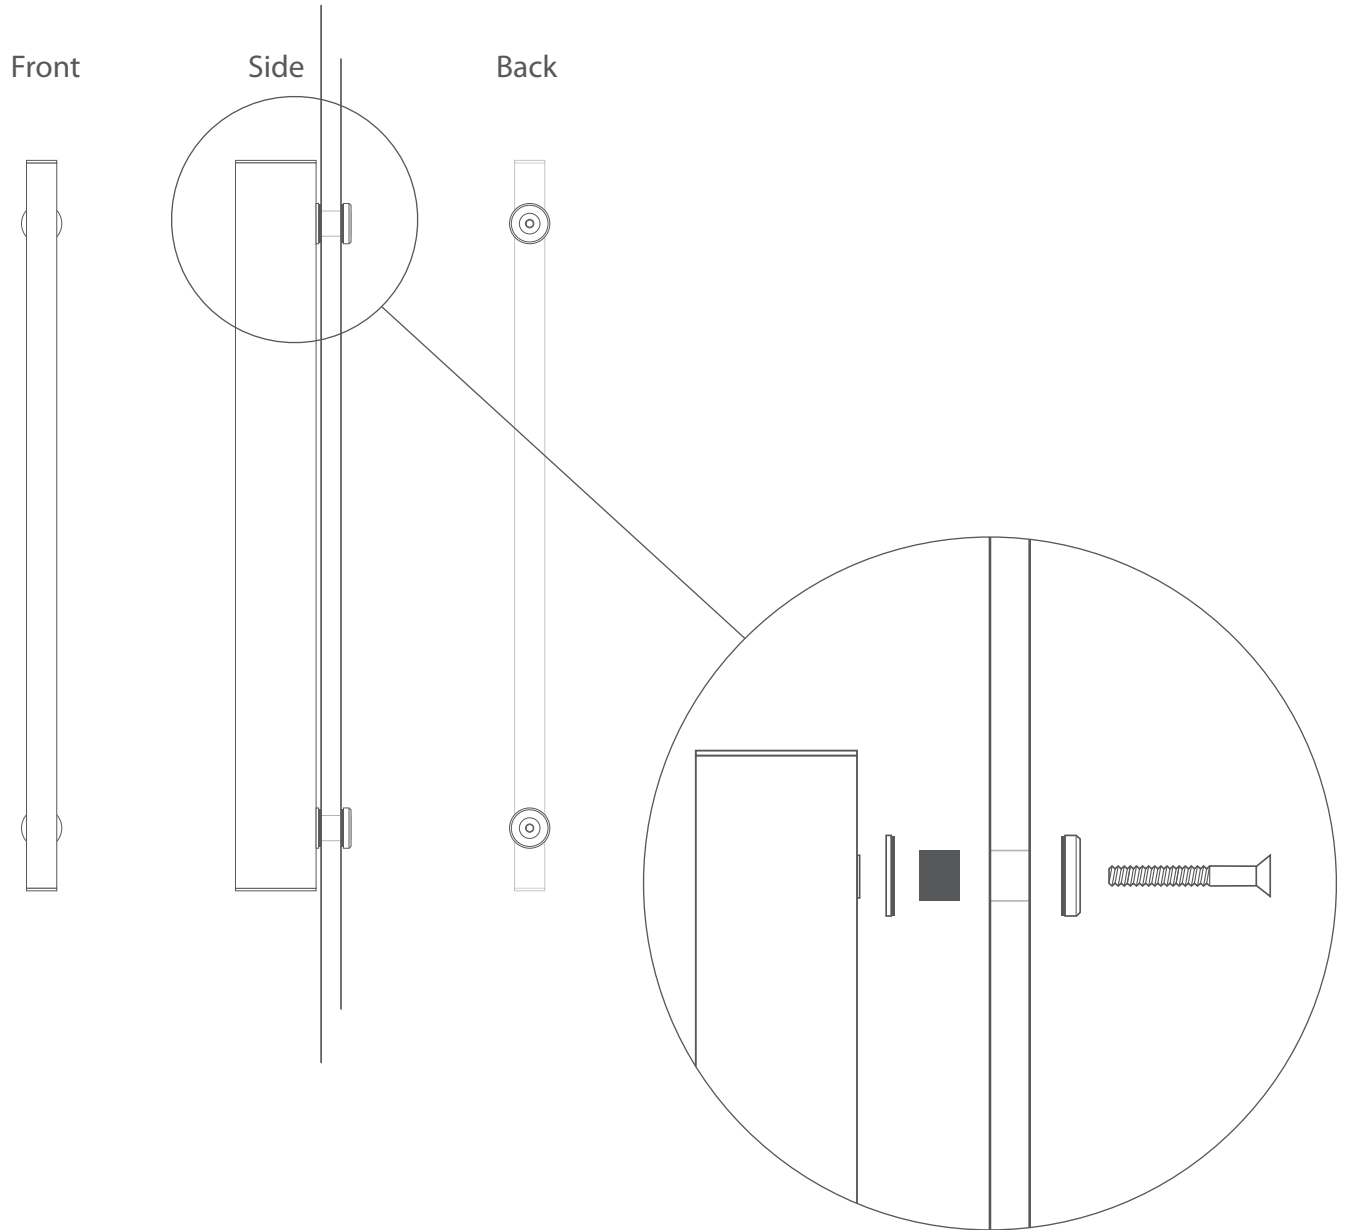

KROWN LAB

Sliding Door Hardware
Installation Instructions
RAIL

RAIL Pull Glass

Double sided

KROWN LAB

RAIL Pull

Double sided

KROWN LAB

RAIL Pull Glass

Single sided

KROWN LAB

RAIL Pull

Single sided

KROWN LAB