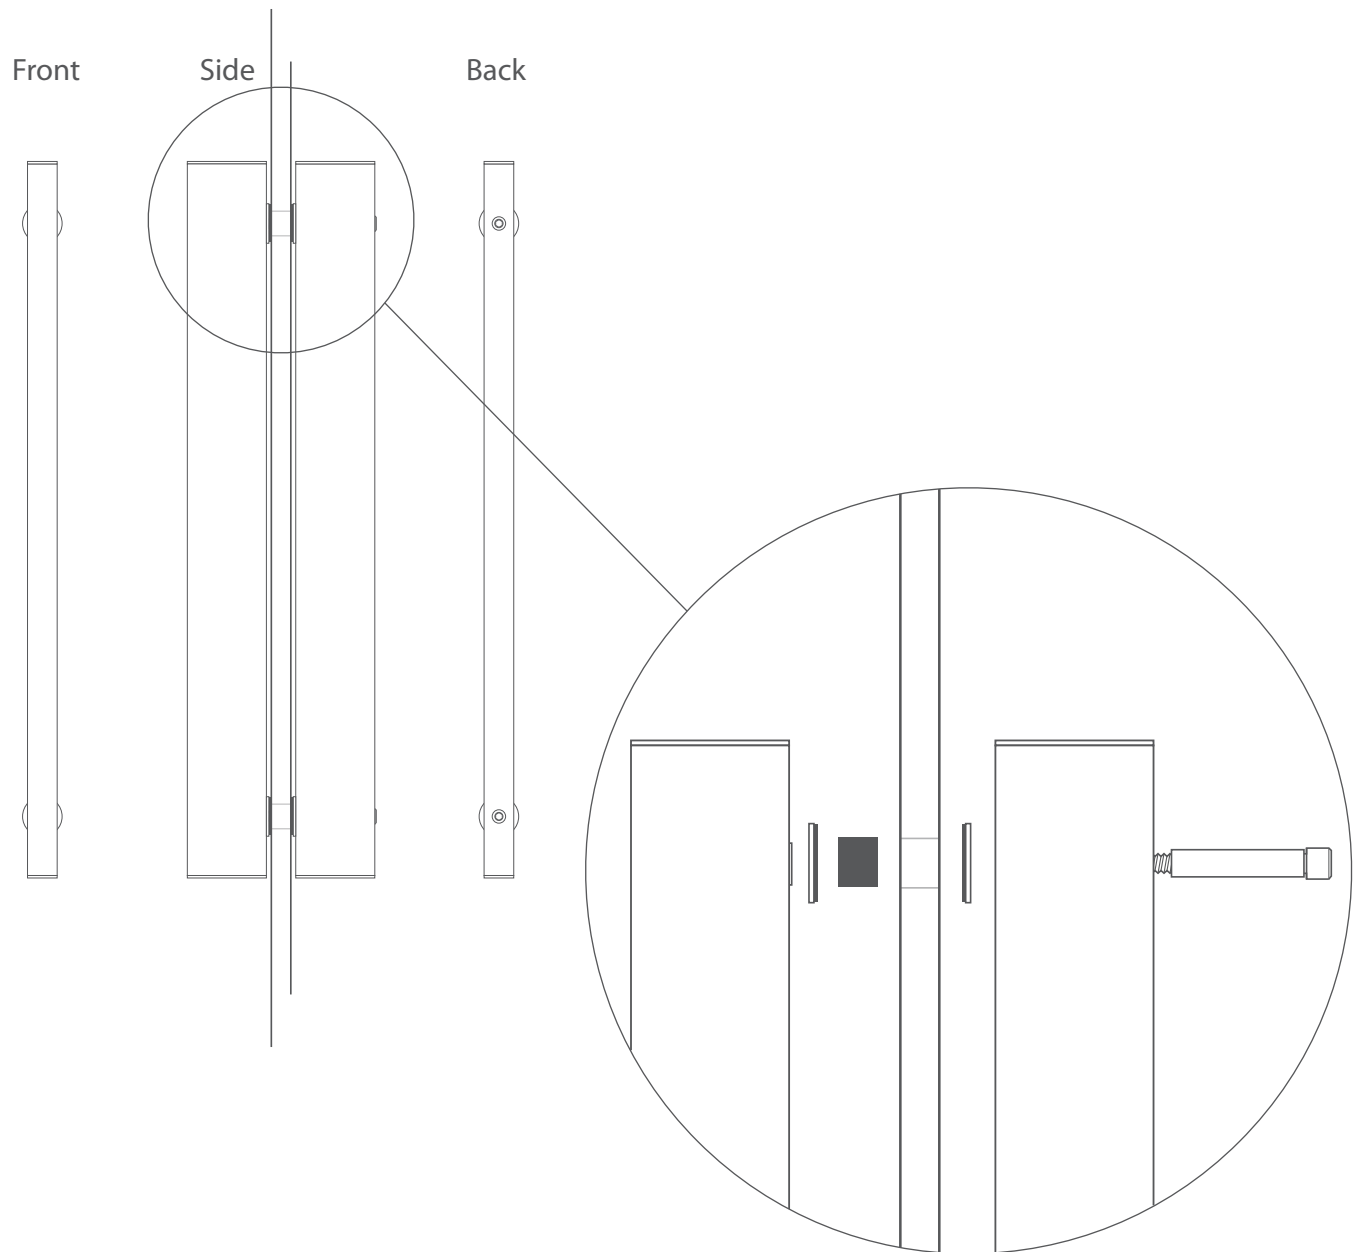

KROWN LAB

Sliding Door Hardware
Installation Instructions
RAIL

RAIL Pull Glass

Double sided

KROWN LAB

RAIL Pull

Double sided

KROWN LAB

RAIL Pull Glass

Single sided

KROWN LAB

RAIL Pull

Single sided

KROWN LAB