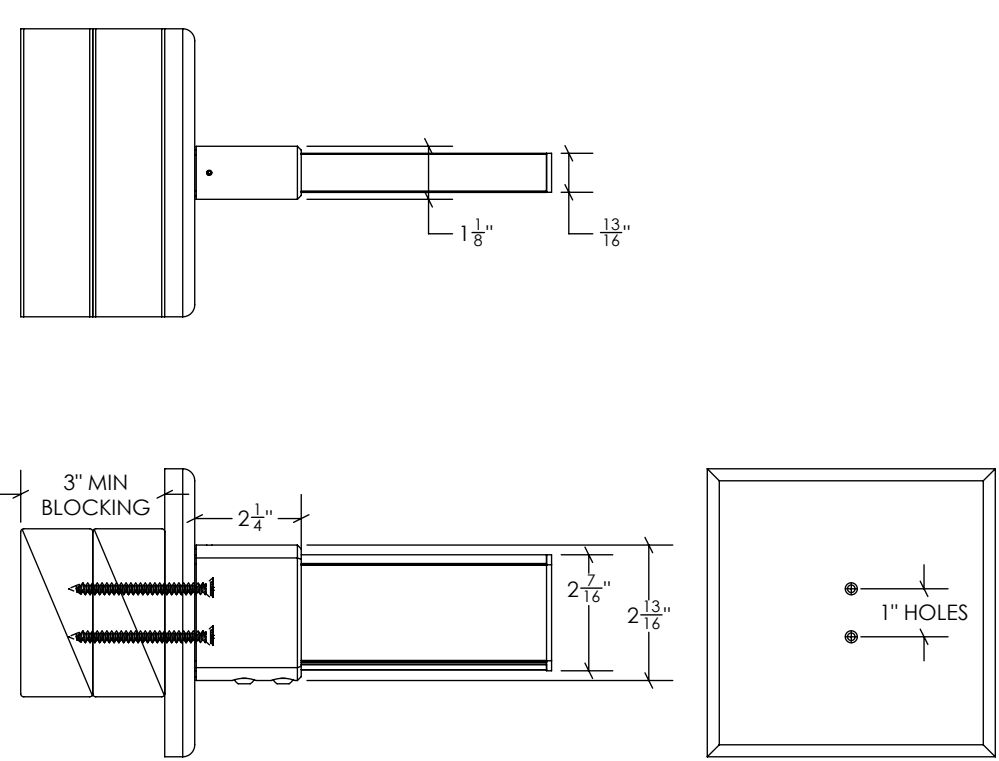

DOCUMENT:	PRODUCT SPECIFICATIONS - PERPENDICULAR TRACK MOUNTING POINT
SYSTEM:	TRU-LEVEL™ TRACK
MOUNTING STYLE:	FRAMED WALL, TILED WALL, GLASS WALL

DOOR APPLICATION:	ALL
PANEL THICKNESS:	3/8" TO 1/2" (CONTACT US FOR PANELS OUTSIDE OF THIS RANGE)
MAXIMUM WEIGHT:	TROLLEY SYSTEM OR TRACK CONFIGURATION DEPENDENT

DRAWING SCALE:	3/4" = 1'-0" (1:16)
UNITS:	INCHES
DATE:	11/16/2023

KROWNLAB
 2351 NW York St.
 Portland, OR 97210
 +1 503 292 6998
 www.krownlab.com
 support@krownlab.com

PERPENDICULAR FRAMED WALL
 SCALE: 3" = 1'-0" (1:4)

PERPENDICULAR TILE WALL
 SCALE: 3" = 1'-0" (1:4)

PERPENDICULAR GLASS WALL
 SCALE: 3" = 1'-0" (1:4)