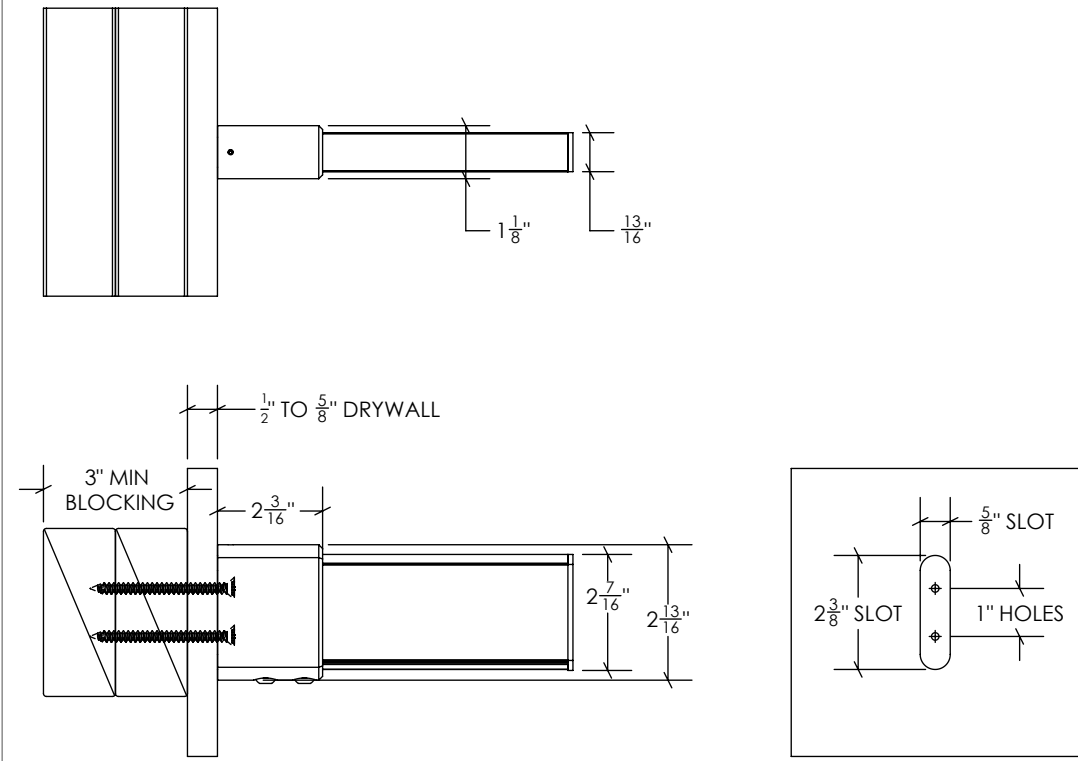

DOCUMENT:	PRODUCT SPECIFICATIONS - PERPENDICULAR TRACK MOUNTING POINT
SYSTEM:	TRU-LEVEL™ TRACK
MOUNTING STYLE:	FRAMED WALL, TILED WALL, GLASS WALL

DOOR APPLICATION:	ALL
PANEL THICKNESS:	3/8" TO 1/2" (CONTACT US FOR PANELS OUTSIDE OF THIS RANGE)
MAXIMUM WEIGHT:	TROLLEY SYSTEM OR TRACK CONFIGURATION DEPENDENT

DRAWING SCALE:	3/4" = 1'-0" (1:16)
UNITS:	INCHES
DATE:	11/16/2023

KROWNLAB
 2351 NW York St.
 Portland, OR 97210
 +1 503 292 6998
 www.krownlab.com
 support@krownlab.com

PERPENDICULAR FRAMED WALL
 SCALE: 3" = 1'-0" (1:4)

PERPENDICULAR TILE WALL
 SCALE: 3" = 1'-0" (1:4)

PERPENDICULAR GLASS WALL
 SCALE: 3" = 1'-0" (1:4)