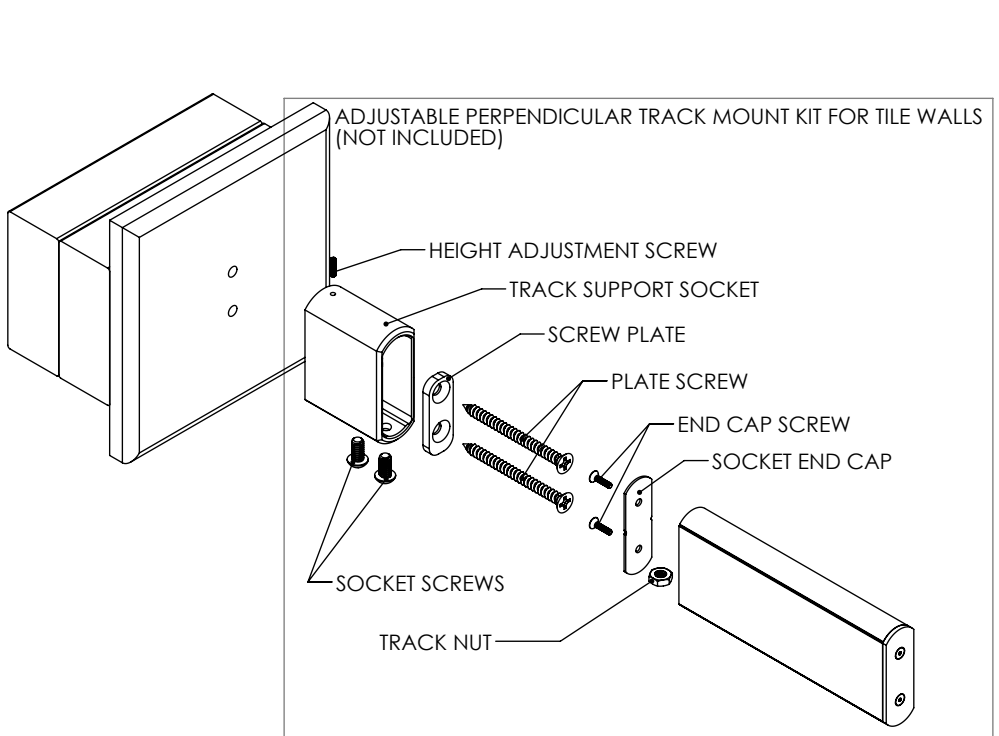

PERPENDICULAR TILE WALL
SCALE: 3" = 1'-0" (1:4)