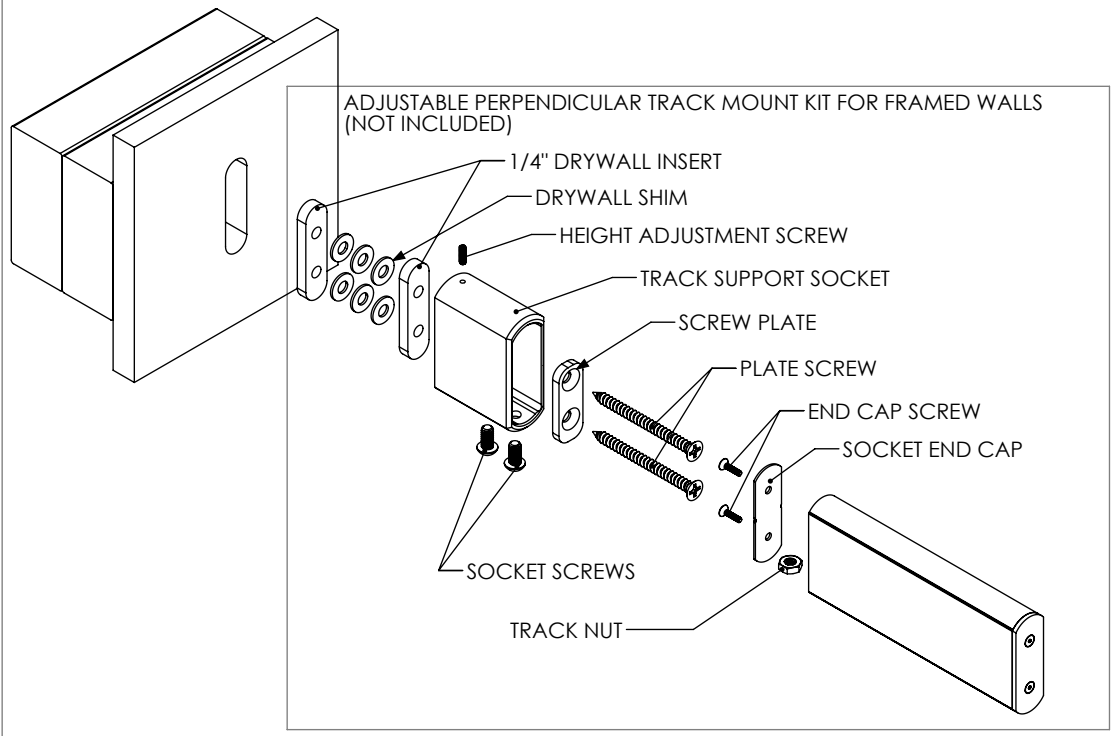

DOCUMENT:	PRODUCT SPECIFICATIONS - PERPENDICULAR TRACK MOUNTING POINT
SYSTEM:	TRU-LEVEL™ TRACK
MOUNTING STYLE:	FRAMED WALL, TILED WALL, GLASS WALL

DOOR APPLICATION:	ALL
PANEL THICKNESS:	3/8" TO 1/2" (CONTACT US FOR PANELS OUTSIDE OF THIS RANGE)
MAXIMUM WEIGHT:	TROLLEY SYSTEM OR TRACK CONFIGURATION DEPENDENT

DRAWING SCALE:	3/4" = 1'-0" (1:16)
UNITS:	INCHES
DATE:	11/16/2023

KROWNLAB
 2351 NW York St.
 Portland, OR 97210
 +1 503 292 6998
 www.krownlab.com
 support@krownlab.com

PERPENDICULAR FRAMED WALL
 SCALE: 3" = 1'-0" (1:4)

PERPENDICULAR TILE WALL
 SCALE: 3" = 1'-0" (1:4)

PERPENDICULAR GLASS WALL
 SCALE: 3" = 1'-0" (1:4)