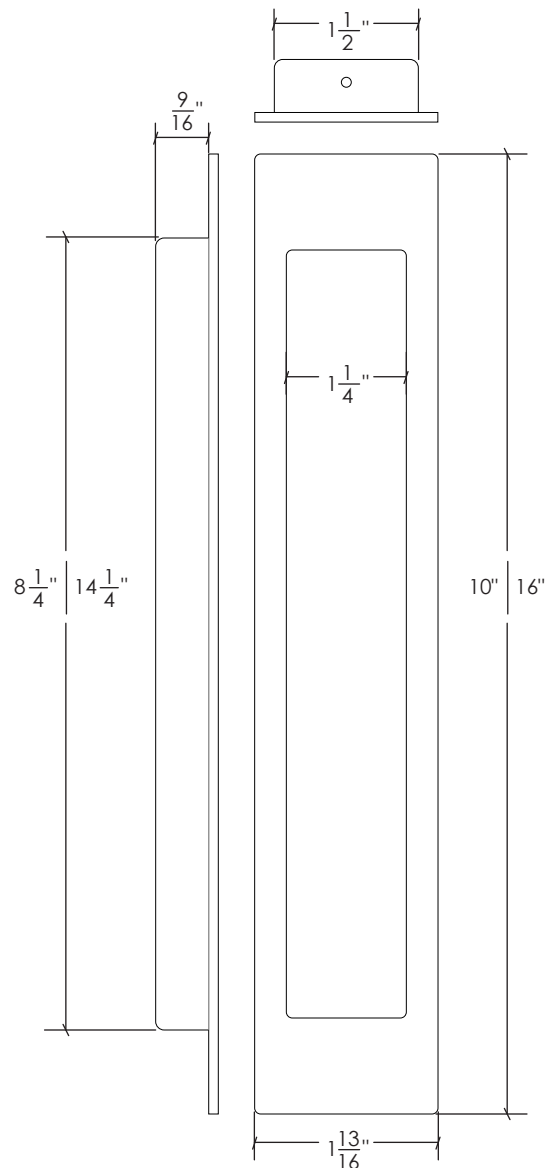

ASTA

A low-profile, modern flush-mounted door pull made from stainless steel.

UNIQUE FEATURES

- Available in single or double-sided configurations
- Finishes match Krownlab's sliding barn door systems
- Proudly made in the USA

COMPATIBLE PANELS

- Wood
- Composite

TECHNICAL DETAILS

- Manufactured from stainless steel
- Panel thickness: 1-1/4" and up
- Dimensions: 10" and 16" long, 2" wide, 1/8" thick
- 10 year warranty

QUICK LOOK