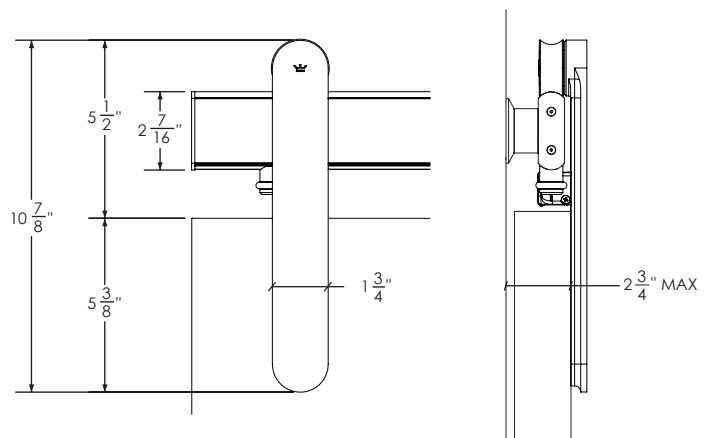

FEATURES

- Fast and easy installs with the Tru-Level™ system, providing a full 1/4" vertical and lateral adjustment at all mounting points.
- Easily set and readjust door travel on site, even after install.
- High precision bearings provide silent and smooth door travel.
- Low profile design, provides highly versatile use.
- Accommodates glass, wood, metal-clad, and composite doors.
- ADA compatible door pull force at full panel weight.
- Designed in Portland, OR. Proudly Made In The USA.
- 10 year commercial warranty.

SPECIFICATIONS

- Single track lengths available up to 12' (142").
- Easily modify track length on site with common tools.
- Track drills easily on site.
- Multiple tracks can easily be joined together.
- Accommodates glass and framed walls.

DETAILS

- Door panel thickness range: 1-1/4" to 2-3/8", or up to 1-3/4" with typical door trim. Choose Top Mount for thicker panels.
- Standard 200 lb door weight capacity. Choose Baldur or Oden for heavier door panels, or contact us.