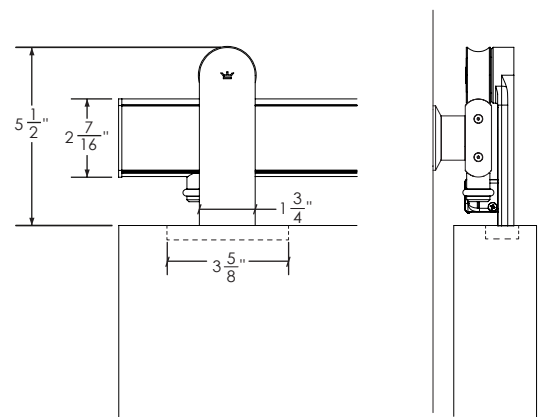

### FEATURES

- Fast and easy installs with the Tru-Level™ system, providing a full 1/4" vertical and lateral adjustment at all mounting points.
- Easily set and readjust door travel on site, even after install.
- High precision bearings provide silent and smooth door travel.
- Low profile design, provides highly versatile use.
- Accommodates glass, wood, metal-clad, and composite doors.
- ADA compatible door pull force at full panel weight.
- Designed in Portland, OR. Proudly Made In The USA.
- 10 year commercial warranty.

### SPECIFICATIONS

- Single track lengths available up to 12' (142").
- Easily modify track length on site with common tools.
- Track drills easily on site.
- Multiple tracks can easily be joined together.
- Accommodates glass and framed walls.

### DETAILS

- Door panel thickness range: 1-3/8" to 3", or up to 2-1/2" with typical door trim.
- Define door panel to wall clearance by adjusting trolley mounting position on top of door.
- Standard 200 lb door weight capacity. Choose Baldur or Oden for heavier door panels, or contact us.