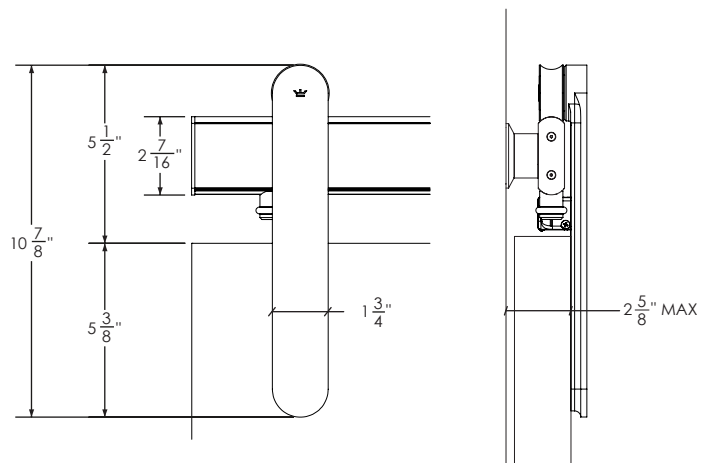

FEATURES

- Fast and easy installs with the Tru-Level™ system, providing a full 1/4" vertical and lateral adjustment at all mounting points.
- Easily set and readjust door travel on site, even after install.
- High precision bearings provide silent and smooth door travel.
- Low profile design, provides highly versatile use.
- Accommodates glass, wood, metal-clad, and composite doors.
- ADA compatible door pull force at full panel weight.
- Designed in Portland, OR. Proudly Made In The USA.
- 10 year commercial warranty.

SPECIFICATIONS

- Single track lengths available up to 12' (142").
- Easily modify track length on site with common tools.
- Track drills easily on site.
- Multiple tracks can easily be joined together.
- Accommodates glass and framed walls.

DETAILS

- For door panels 1-1/4" to 2-1/2" in thickness. Choose Top Mount for thicker panels.
- Standard 200 lb door weight capacity. Choose Baldur or Oden for heavier door panels, or contact us.

QUICK LOOK