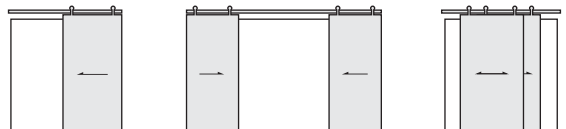

DETAILS

- For door panels 1-1/4" to 2-1/2" in thickness. Choose Top Mount for thicker panels.
- Standard 200 lb door weight capacity. Choose Baldur or Oden for heavier door panels, or contact us.

QUICK LOOK

FINISH OPTIONS

Brushed Stainless

Black Stainless

CONFIGURATIONS

Single

Bi-Part

Bypass

Bypass Stacked