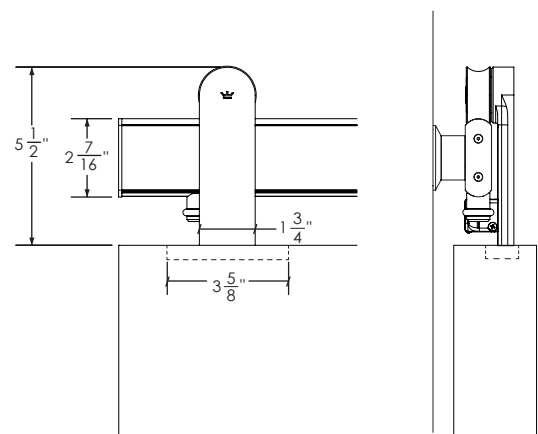

FEATURES

- Fast and easy installs with the Tru-Level™ system, providing a full 1/4" vertical and lateral adjustment at all mounting points.
- Easily set and readjust door travel on site, even after install.
- High precision bearings provide silent and smooth door travel.
- Low profile design, provides highly versatile use.
- Accommodates glass, wood, metal-clad, and composite doors.
- ADA compatible door pull force at full panel weight.
- Designed in Portland, OR. Proudly Made In The USA.
- 10 year commercial warranty.

SPECIFICATIONS

- Single track lengths available up to 12' (142").
- Easily modify track length on site with common tools.
- Track drills easily on site.
- Multiple tracks can easily be joined together.
- Accommodates glass and framed walls.

WHAT'S INCLUDED

- 1 x track system with all necessary mounting hardware.
- 2 x door stops.
- 2 x trolleys with all necessary door mounting hardware.
- 1 x door bottom guide.

Visit our website for all compatible options and add-ons.

DETAILS

- For door panels 1-3/8" and thicker. Choose Face Mount for thinner panels, or contact us.
- Define door panel to wall clearance by adjusting trolley mounting position on top of door.
- Standard 200 lb door weight capacity. Choose Baldur or Oden for heavier door panels, or contact us.

QUICK LOOK

FINISH OPTIONS