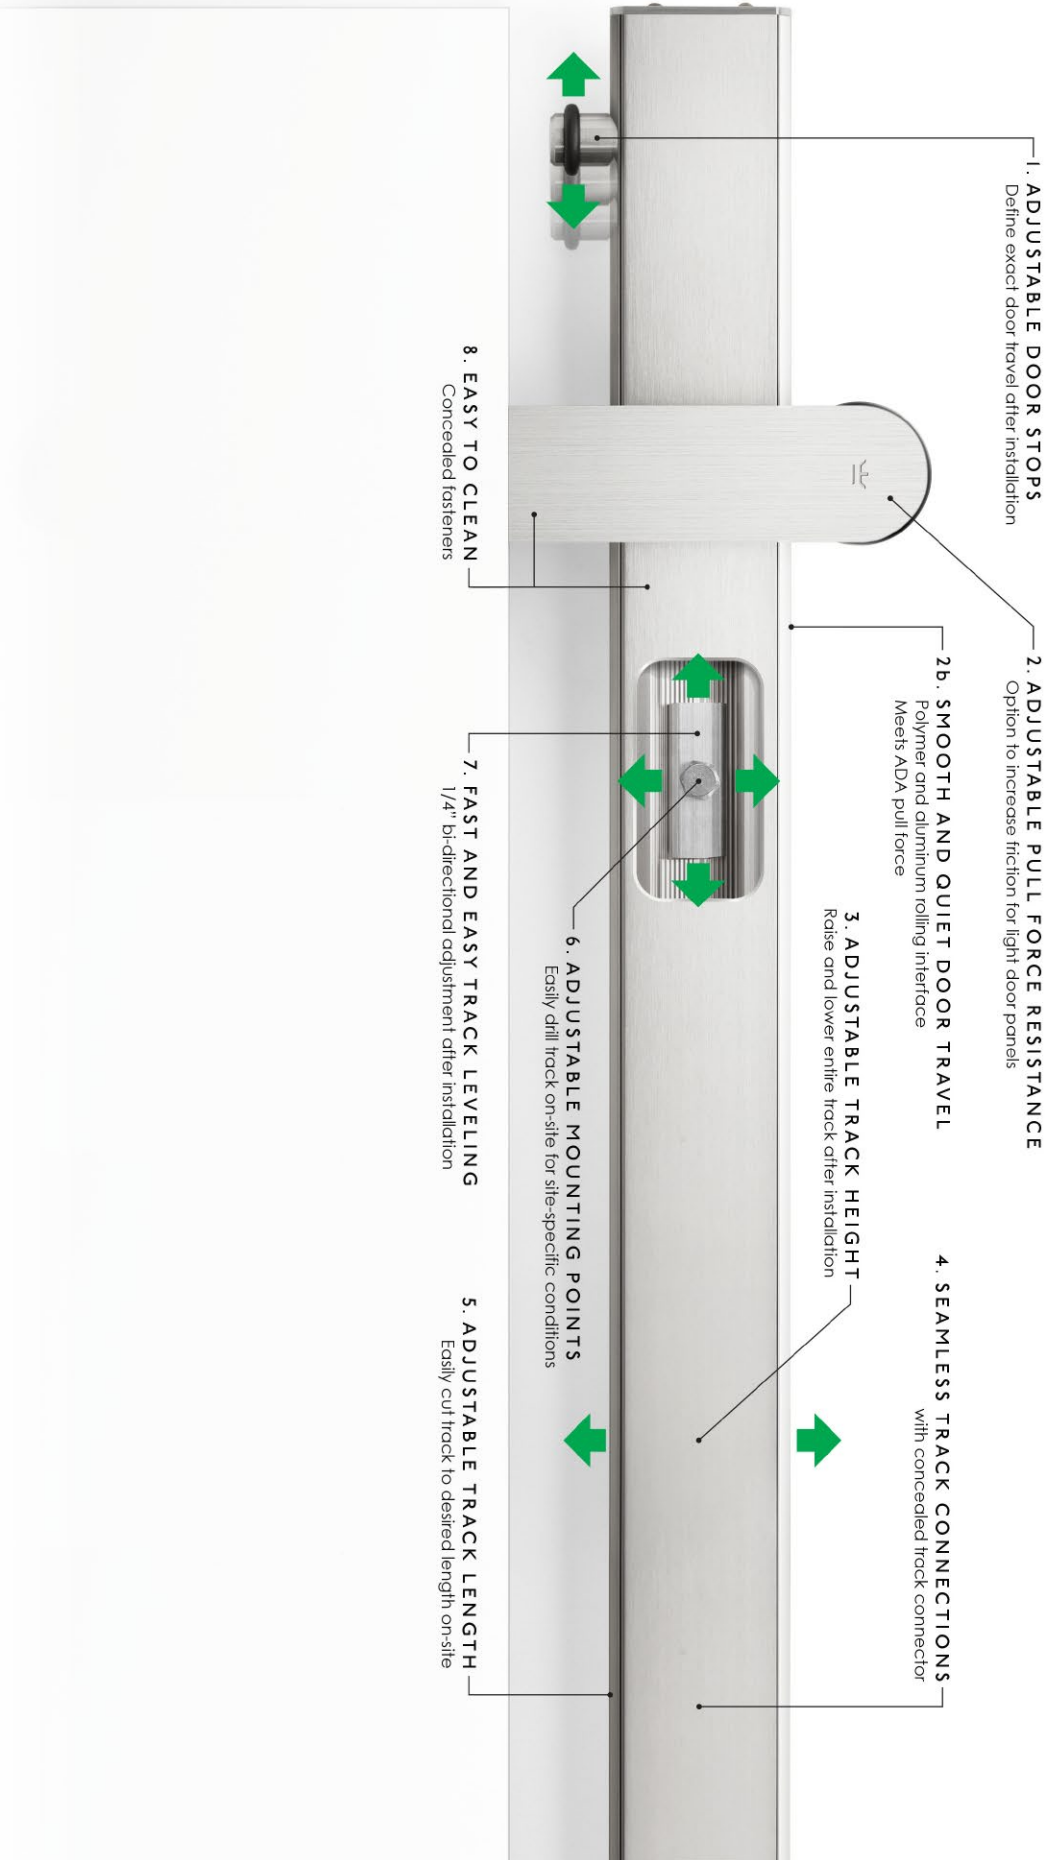

LOKI

TOP MOUNT

1. **ADJUSTABLE DOOR STOPS**
Define exact door travel after installation

2. **ADJUSTABLE PULL FORCE RESISTANCE**
Option to increase friction for light door panels

2b. **SMOOTH AND QUIET DOOR TRAVEL**
Polymer and aluminum rolling interface
Meets ADA pull force

3. **ADJUSTABLE TRACK HEIGHT**
Raise and lower entire track after installation

4. **SEAMLESS TRACK CONNECTIONS**
with concealed track connector

6. **ADJUSTABLE MOUNTING POINTS**
Easily drill track on-site for site-specific conditions

7. **FAST AND EASY TRACK LEVELLING**
1/4" bi-directional adjustment after installation

5. **ADJUSTABLE TRACK LENGTH**
Easily cut track to desired length on-site

8. **EASY TO CLEAN**
Concealed fasteners