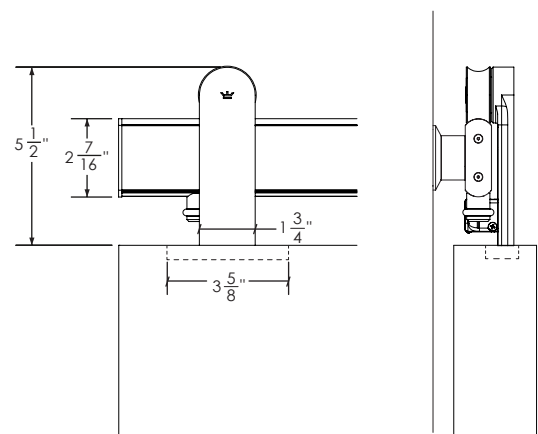

FEATURES

- Fast and easy installs with the Tru-Level™ system, providing a full 1/4" vertical and lateral adjustment at all mounting points.
- Easily set and readjust door travel on site, even after install.
- High precision bearings provide silent and smooth door travel.
- Low profile design, provides highly versatile use.
- Accommodates glass, wood, metal-clad, and composite doors.
- ADA compatible door pull force at full panel weight.
- Designed in Portland, OR. Proudly Made In The USA.
- 10 year commercial warranty.

SPECIFICATIONS

- Single track lengths available up to 12' (142").
- Easily modify track length on site with common tools.
- Track drills easily on site.
- Multiple tracks can easily be joined together.
- Accommodates glass and framed walls.

WHAT'S INCLUDED

- 1 x track system with all necessary mounting hardware.
- 2 x door stops.
- 2 x trolleys with all necessary door mounting hardware.
- 1 x door bottom guide.

Visit our website for all compatible options and add-ons.

DETAILS

- For door panels 1-3/8" and thicker. Choose Face Mount for thinner panels, or contact us.
- Define door panel to wall clearance by adjusting trolley mounting position on top of door.
- Standard 200 lb door weight capacity. Choose Baldur or Oden for heavier door panels, or contact us.

QUICK LOOK

FINISH OPTIONS