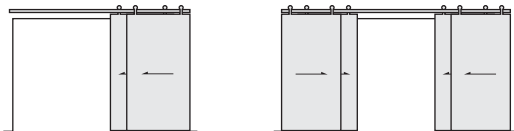

Bypass Stacked

Bi-Part Bypass

WEIGHT CAPACITY

200 lb per panel. Contact us for heavier door panels.

DOOR PANEL COMPATIBILITY

Glass, wood, metal-clad, and composite door panels.

MORE INFORMATION

For more information visit: www.krownlab.com/loki