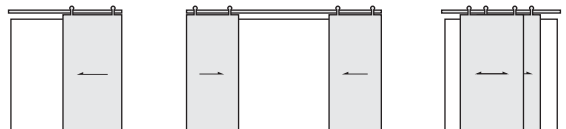

QUICK LOOK

FINISH OPTIONS

Brushed Stainless

Black Stainless

CONFIGURATIONS

Single

Bi-Part

Bypass

Bypass Stacked

Bi-Part Bypass

WEIGHT CAPACITY

200 lb per panel. Contact us for heavier door panels.

DOOR PANEL COMPATIBILITY

Glass, wood, metal-clad, and composite door panels.

MORE INFORMATION

For more information visit: www.krownlab.com/loki