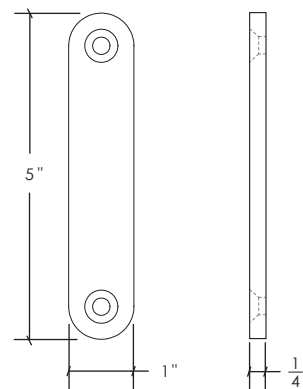

## TECHNICAL DETAILS

- Manufactured from carbon steel
- Panel thickness: 1/2" and up
- Dimensions: 1" wide, 5" long, 1/4" thick
- 10 year warranty