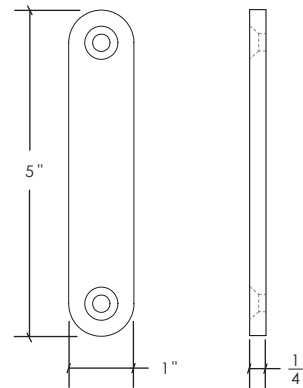

OLAV

A low-profile, modern industrial style door pull made from solid, carbon steel in the USA.

UNIQUE FEATURES

- Available in single or double-sided
- Finishes match Axel sliding door system exactly
- [VIEW PRODUCT PAGE](#)

COMPATIBLE PANELS

- Wood
- [RPSR/LW](#)

TECHNICAL DETAILS

- Manufactured from carbon steel
- Panel thickness: 1/2" and up
- Dimensions: 1" wide, 5" long, 1/4" thick
- 10 year warranty

QUICK LOOK

FINISH OPTIONS