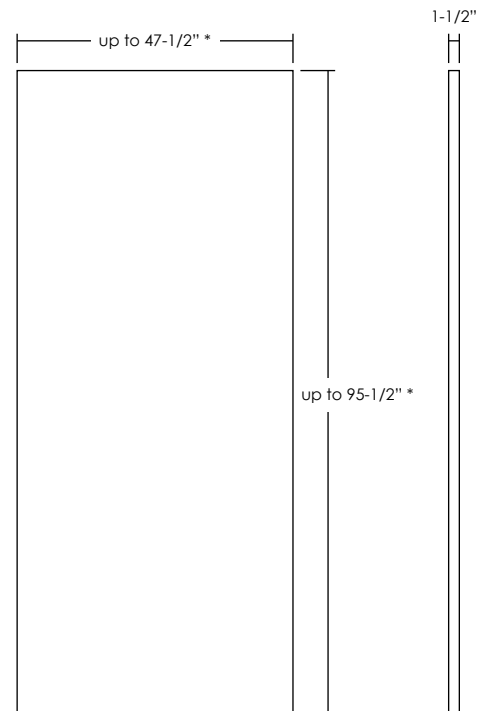

FEATURES

- FSC Certified and sustainably harvested six-ply solid Bamboo.
- Distinctive deeply routed linear pattern.
- Door prep available for Krownlab barn door hardware.

ORDERING

For more information or to place orders, please contact: support@krownlab.com or call +1 503 292 6998