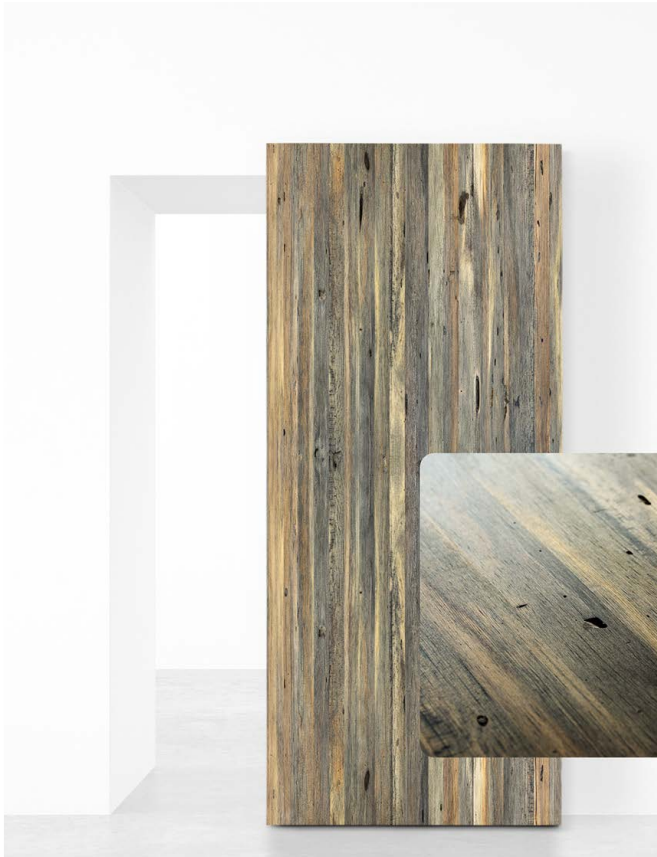

Hand Rubbed Oil on Blue Pine shown above

* Contact us for doors sizes that exceed these dimensions

SPECIES OPTIONS

Blue Pine

Douglas Fir

Ash

FINISH OPTIONS *

Hand Rubbed Oil

FEATURES

- FSC Certified and sustainably harvested from three distinctive American wood species.
- Vertical slat design features the beauty and natural variation of each wood species.
- Door prep available for all Krownlab barn door hardware.