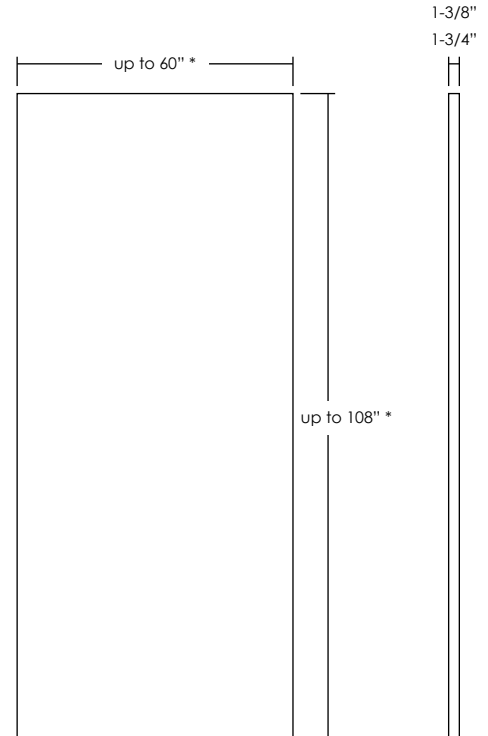

Hand Rubbed Oil on Blue Pine shown above

* Contact us for doors sizes that exceed these dimensions

SPECIES OPTIONS

Blue Pine

Douglas Fir

Ash

FINISH OPTIONS *

Hand Rubbed Oil