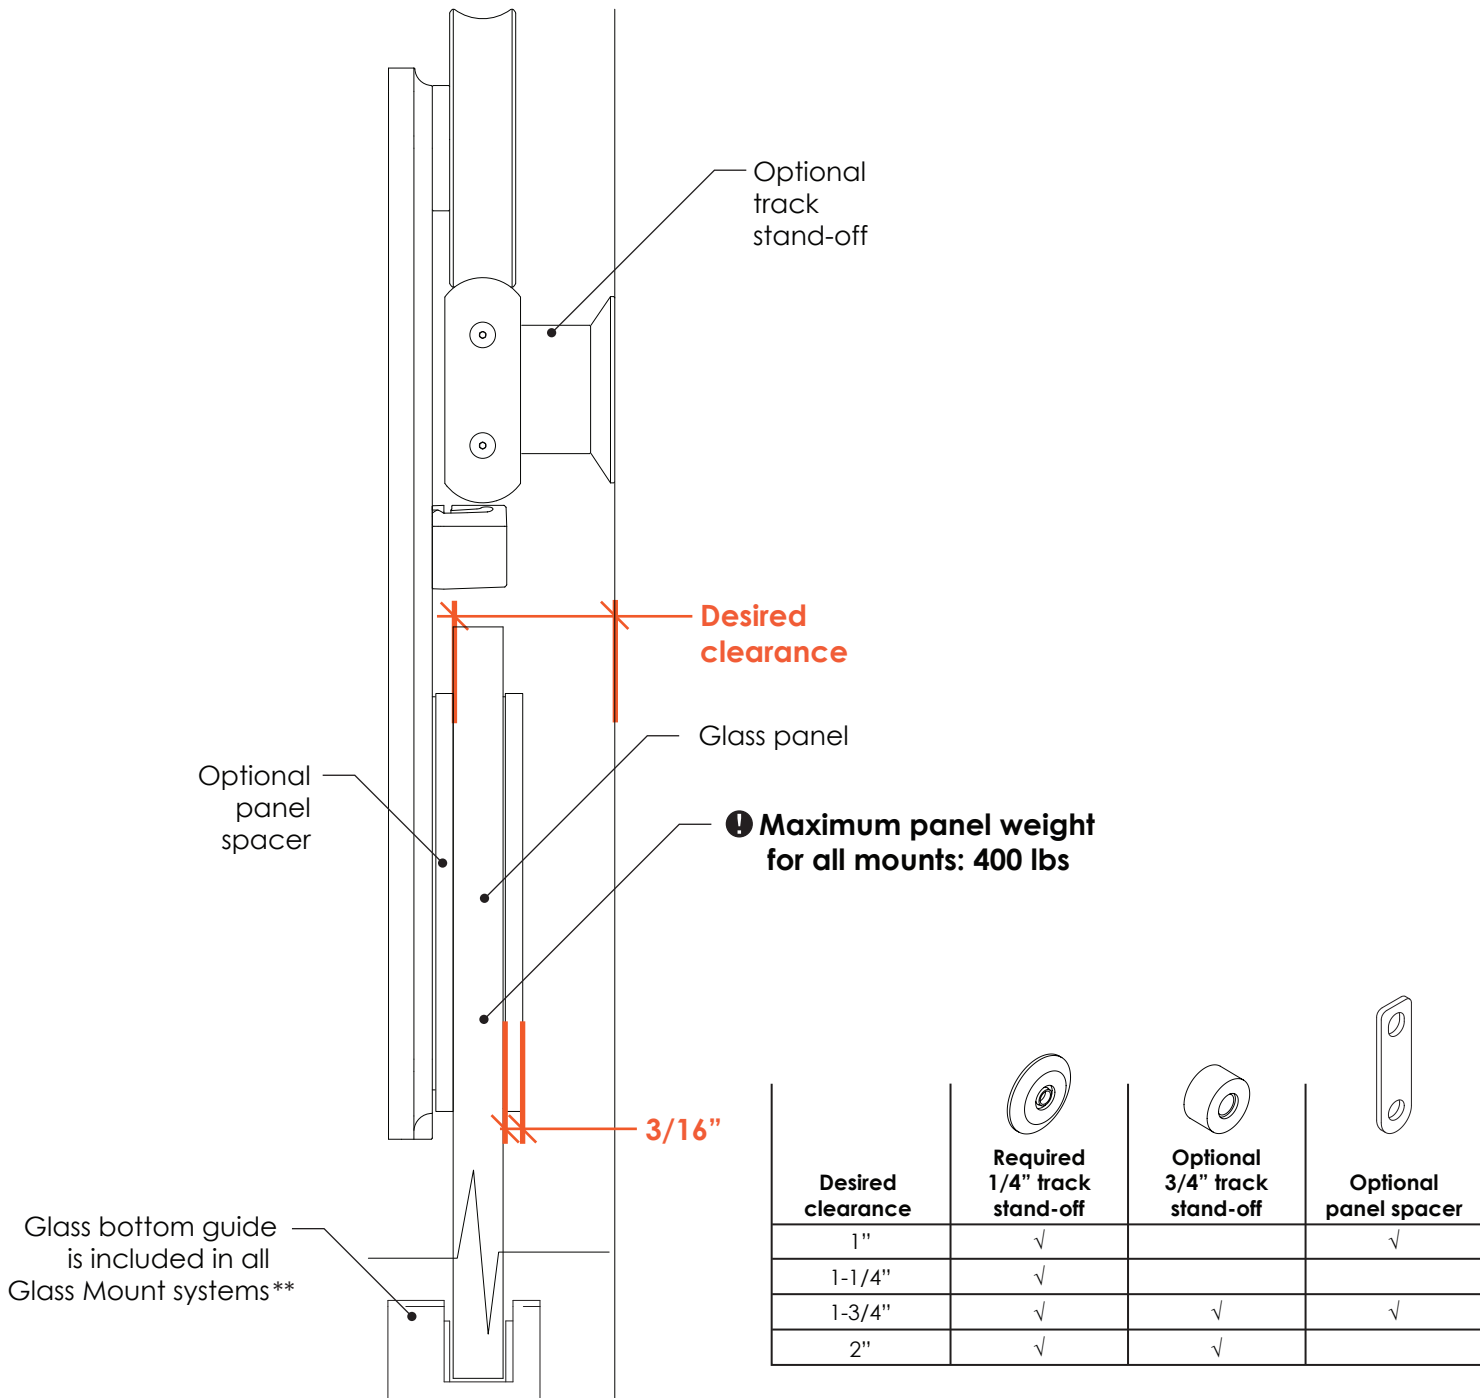

## Ragnar + Oden Top Mount and Face Mount

Face Mount: for panels 3/4" to 2" in thickness

Top Mount: for panels 1-3/8" or thicker

Top Mount  
Face Mount

## Ragnar + Oden Glass Mount

For glass panels 3/8" to 3/4" in thickness

\*\*Available for 3/8", 1/2", 5/8" and 3/4" thick panels

Framed Wall  
Glass Wall