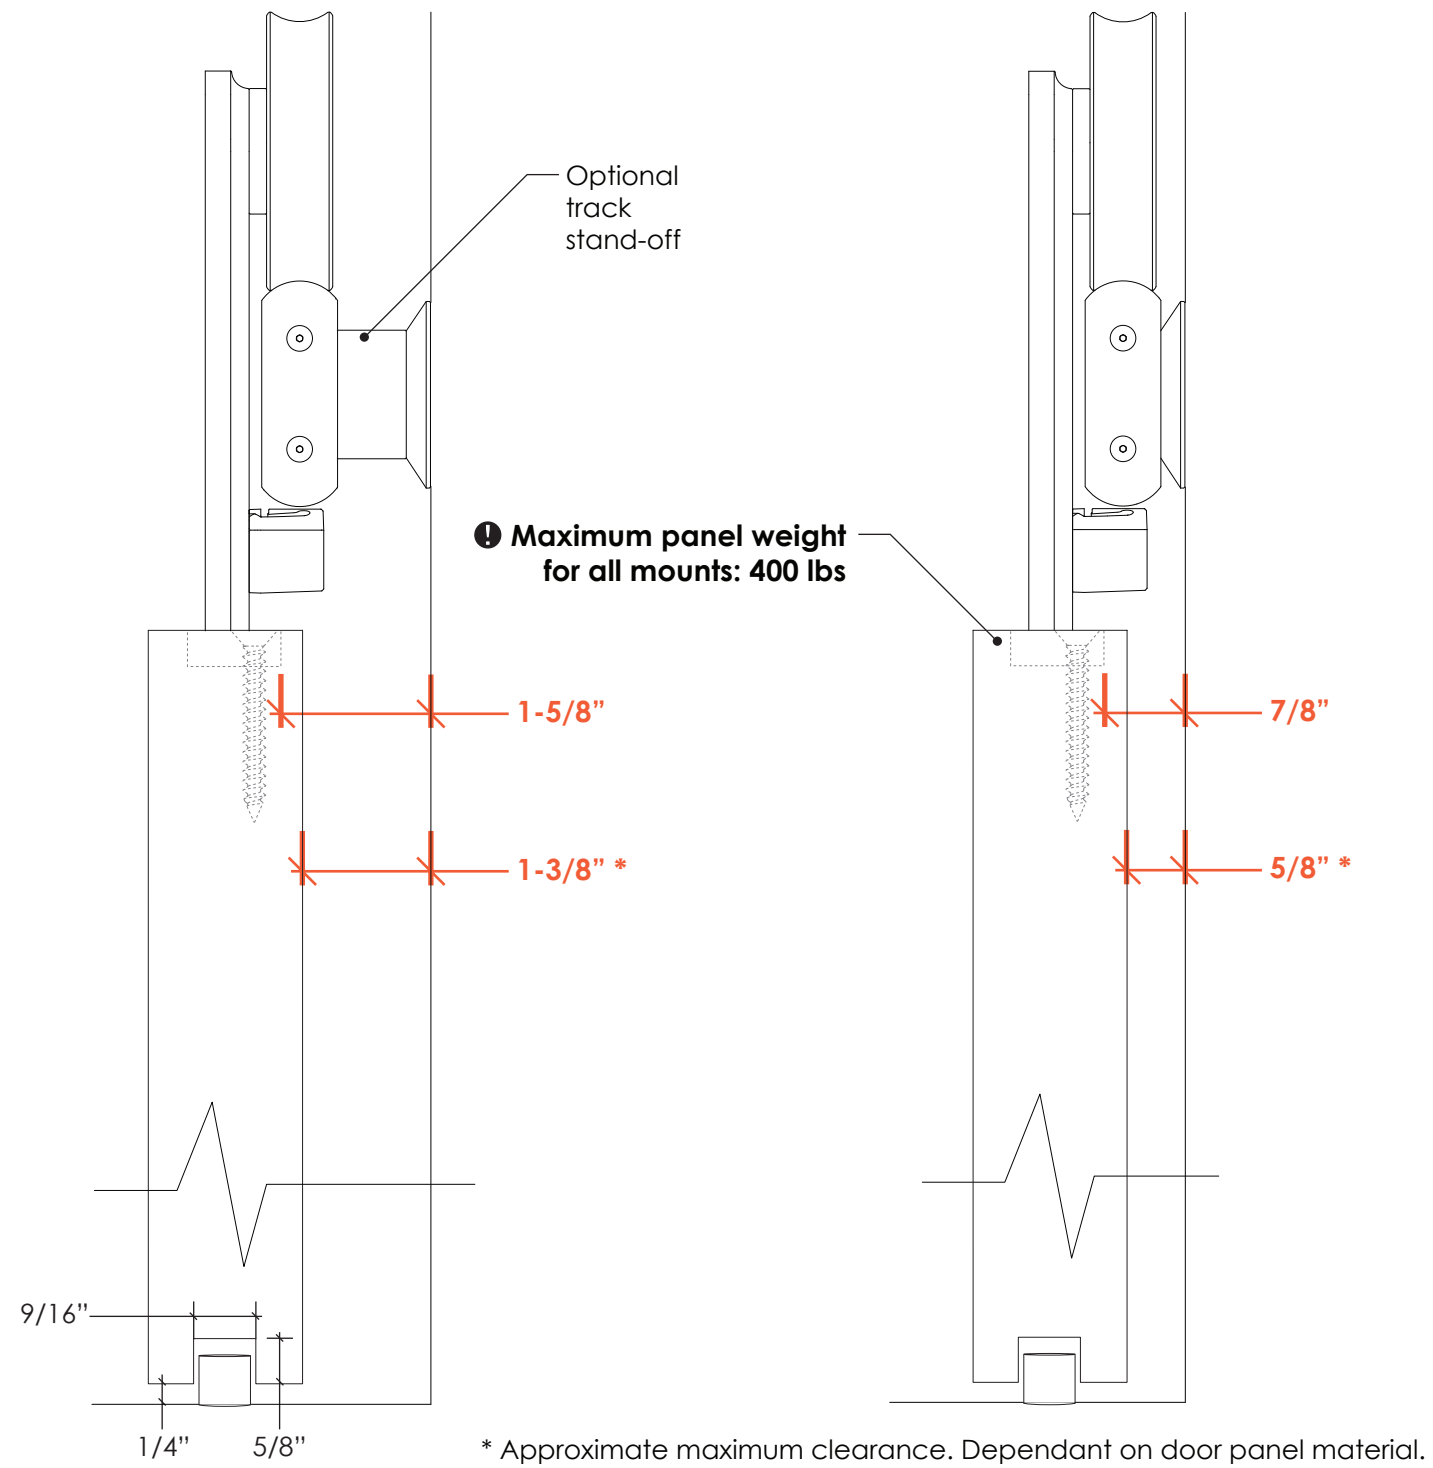

# PANEL CLEARANCE GUIDE

## Ragnar + Oden Top Mount and Face Mount

Face Mount: for panels 3/4" to 2" in thickness

Top Mount: for panels 1-3/8" or thicker

Top Mount  
Face Mount

## Ragnar + Oden Glass Mount

For glass panels 3/8" to 3/4" in thickness

\*\*Available for 3/8", 1/2", 5/8" and 3/4" thick panels

Framed Wall  
Glass Wall