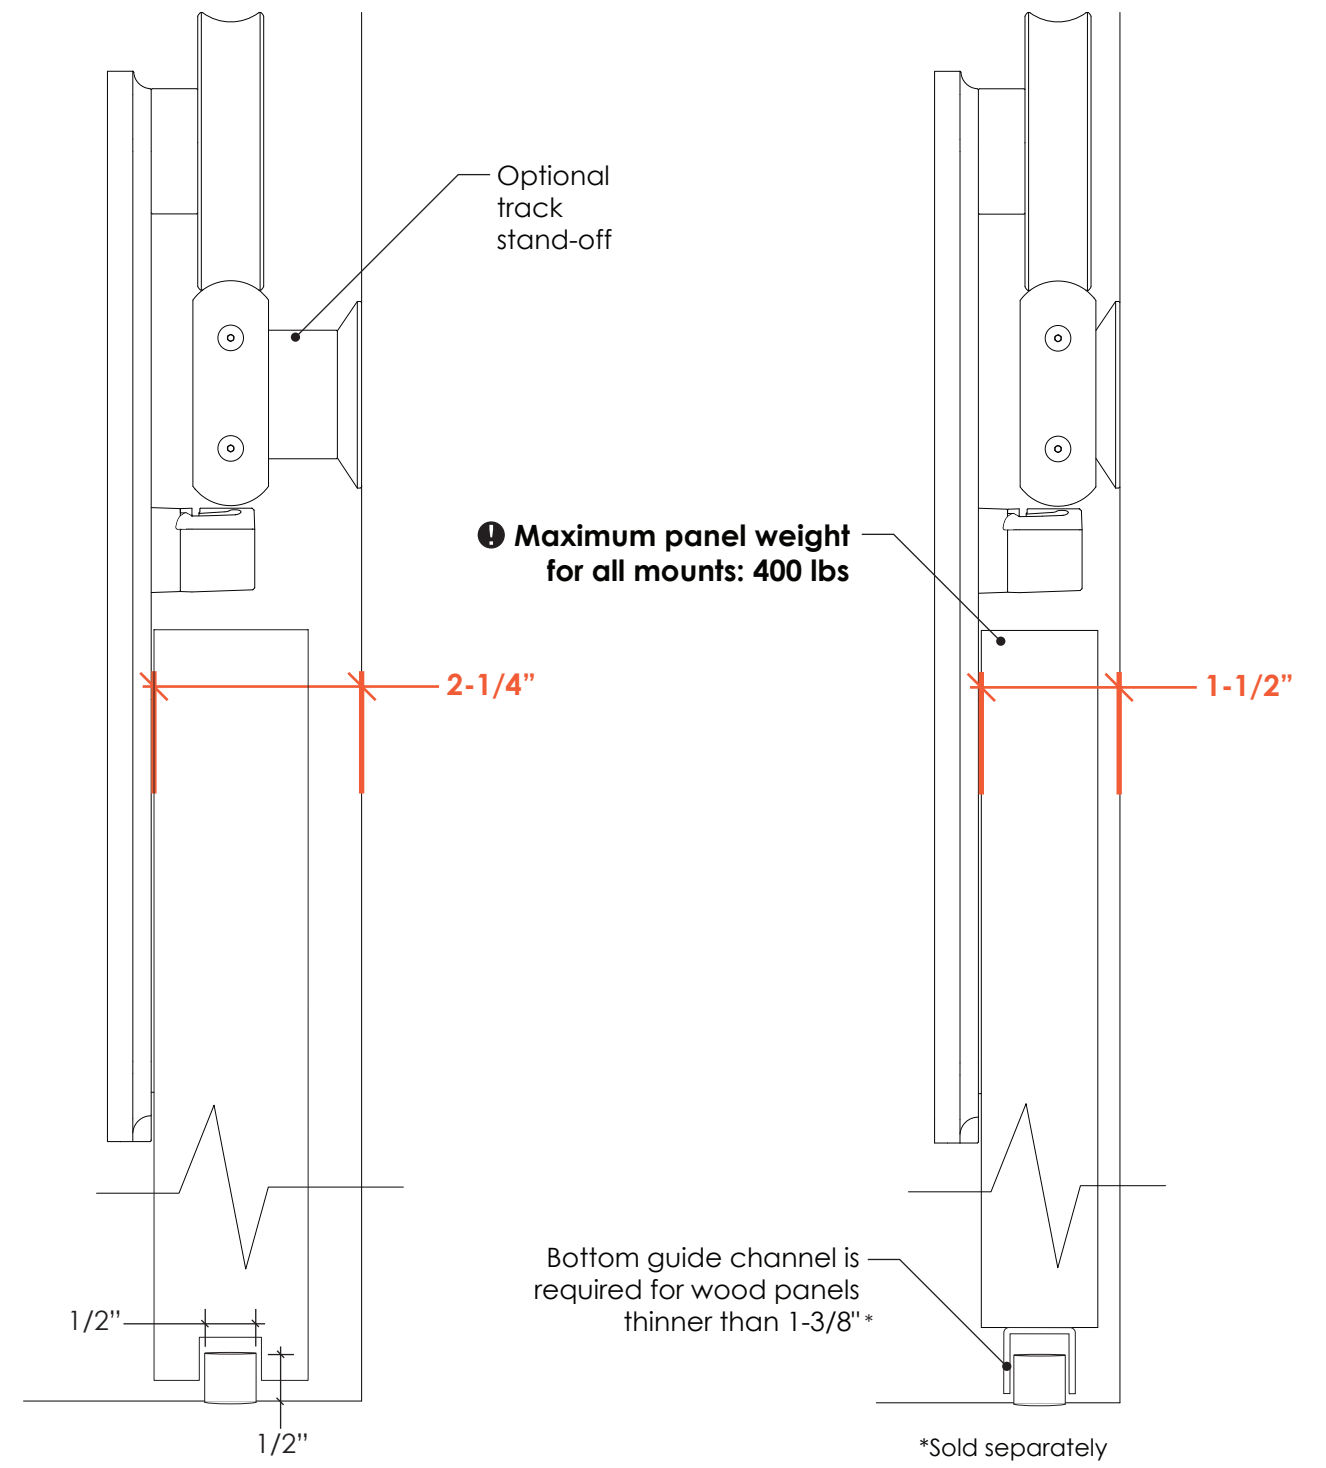

# PANEL CLEARANCE GUIDE

## Ragnar + Oden Top Mount and Face Mount

Face Mount: for panels 3/4" to 2" in thickness

Top Mount: for panels 1-3/8" or thicker

Top Mount  
Face Mount

## Ragnar + Oden Glass Mount

For glass panels 3/8" to 3/4" in thickness

\*\*Available for 3/8", 1/2", 5/8" and 3/4" thick panels

Framed Wall  
Glass Wall