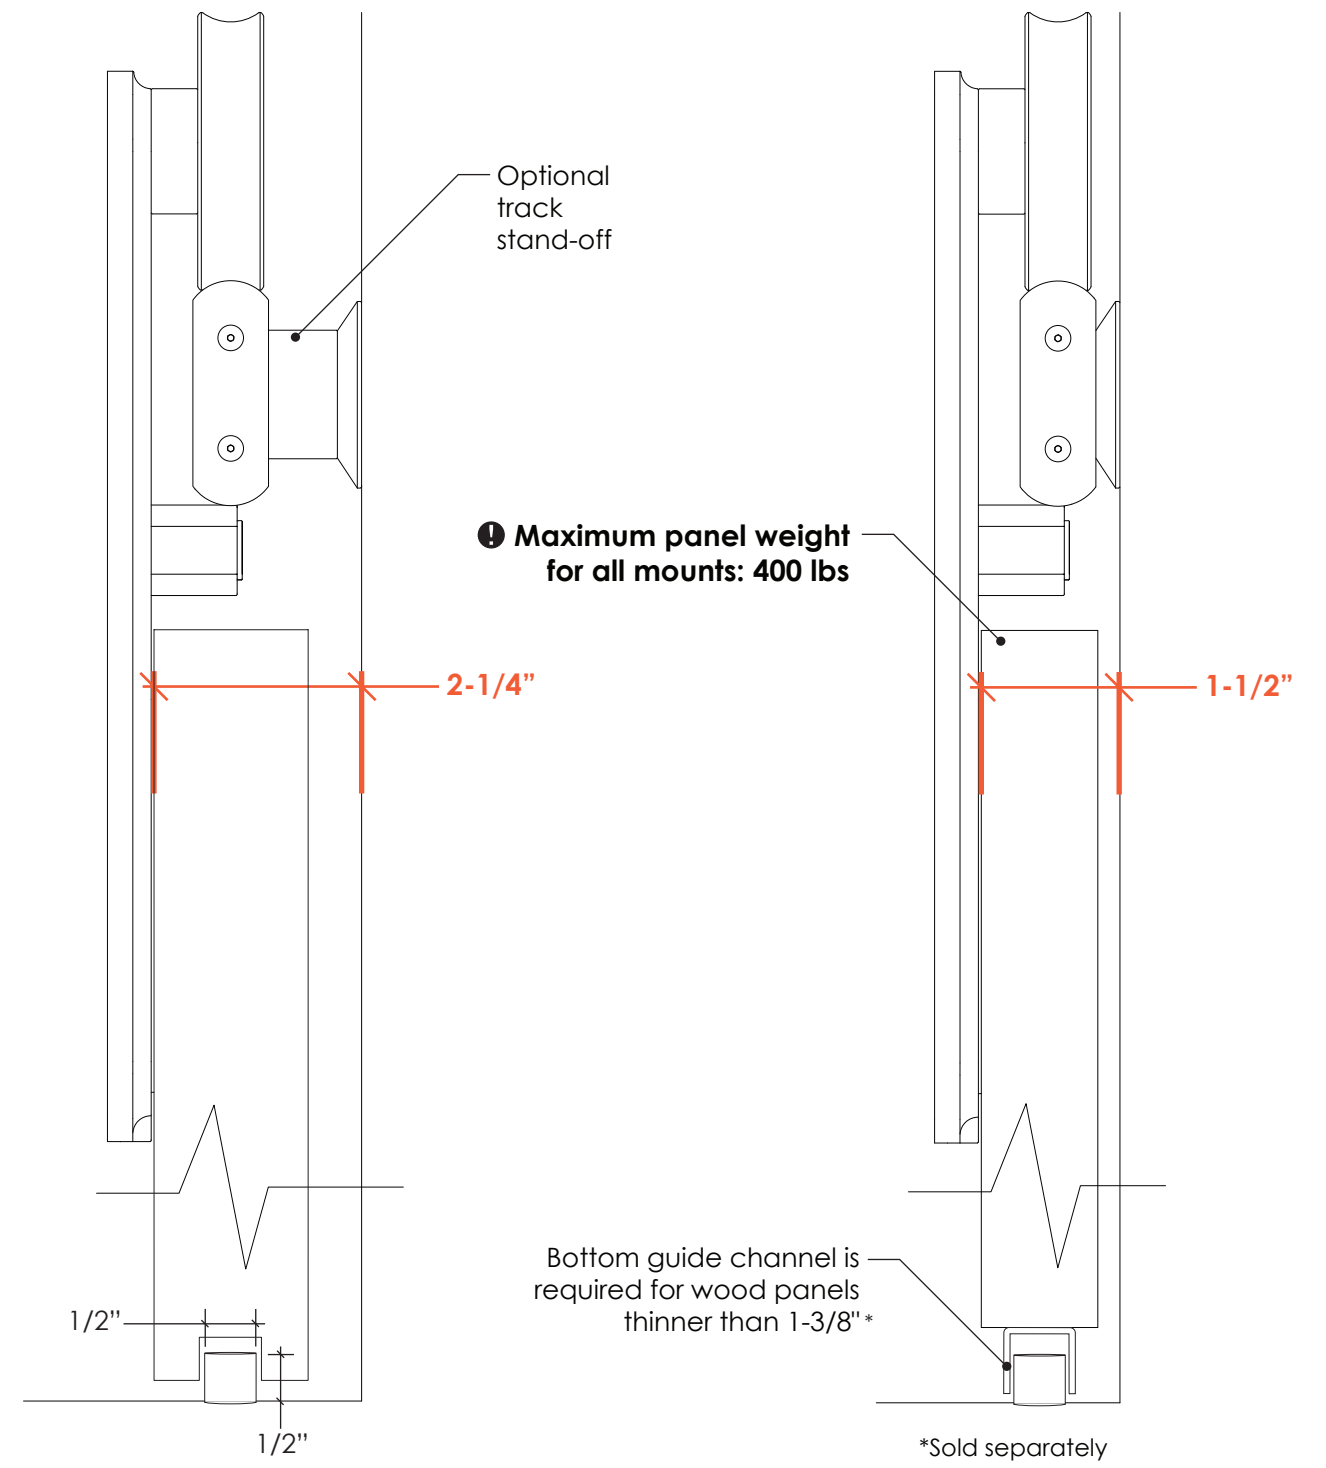

PANEL CLEARANCE GUIDE

Ragnar + Oden Top Mount and Face Mount

Face Mount: for panels 3/4" to 2" in thickness

Top Mount: for panels 1-3/8" or thicker

Top Mount
Face Mount

PANEL CLEARANCE GUIDE

Ragnar + Oden Glass Mount

For glass panels 3/8" to 3/4" in thickness

**Available for 3/8", 1/2", 5/8" and 3/4" thick panels

Framed Wall
Glass Wall