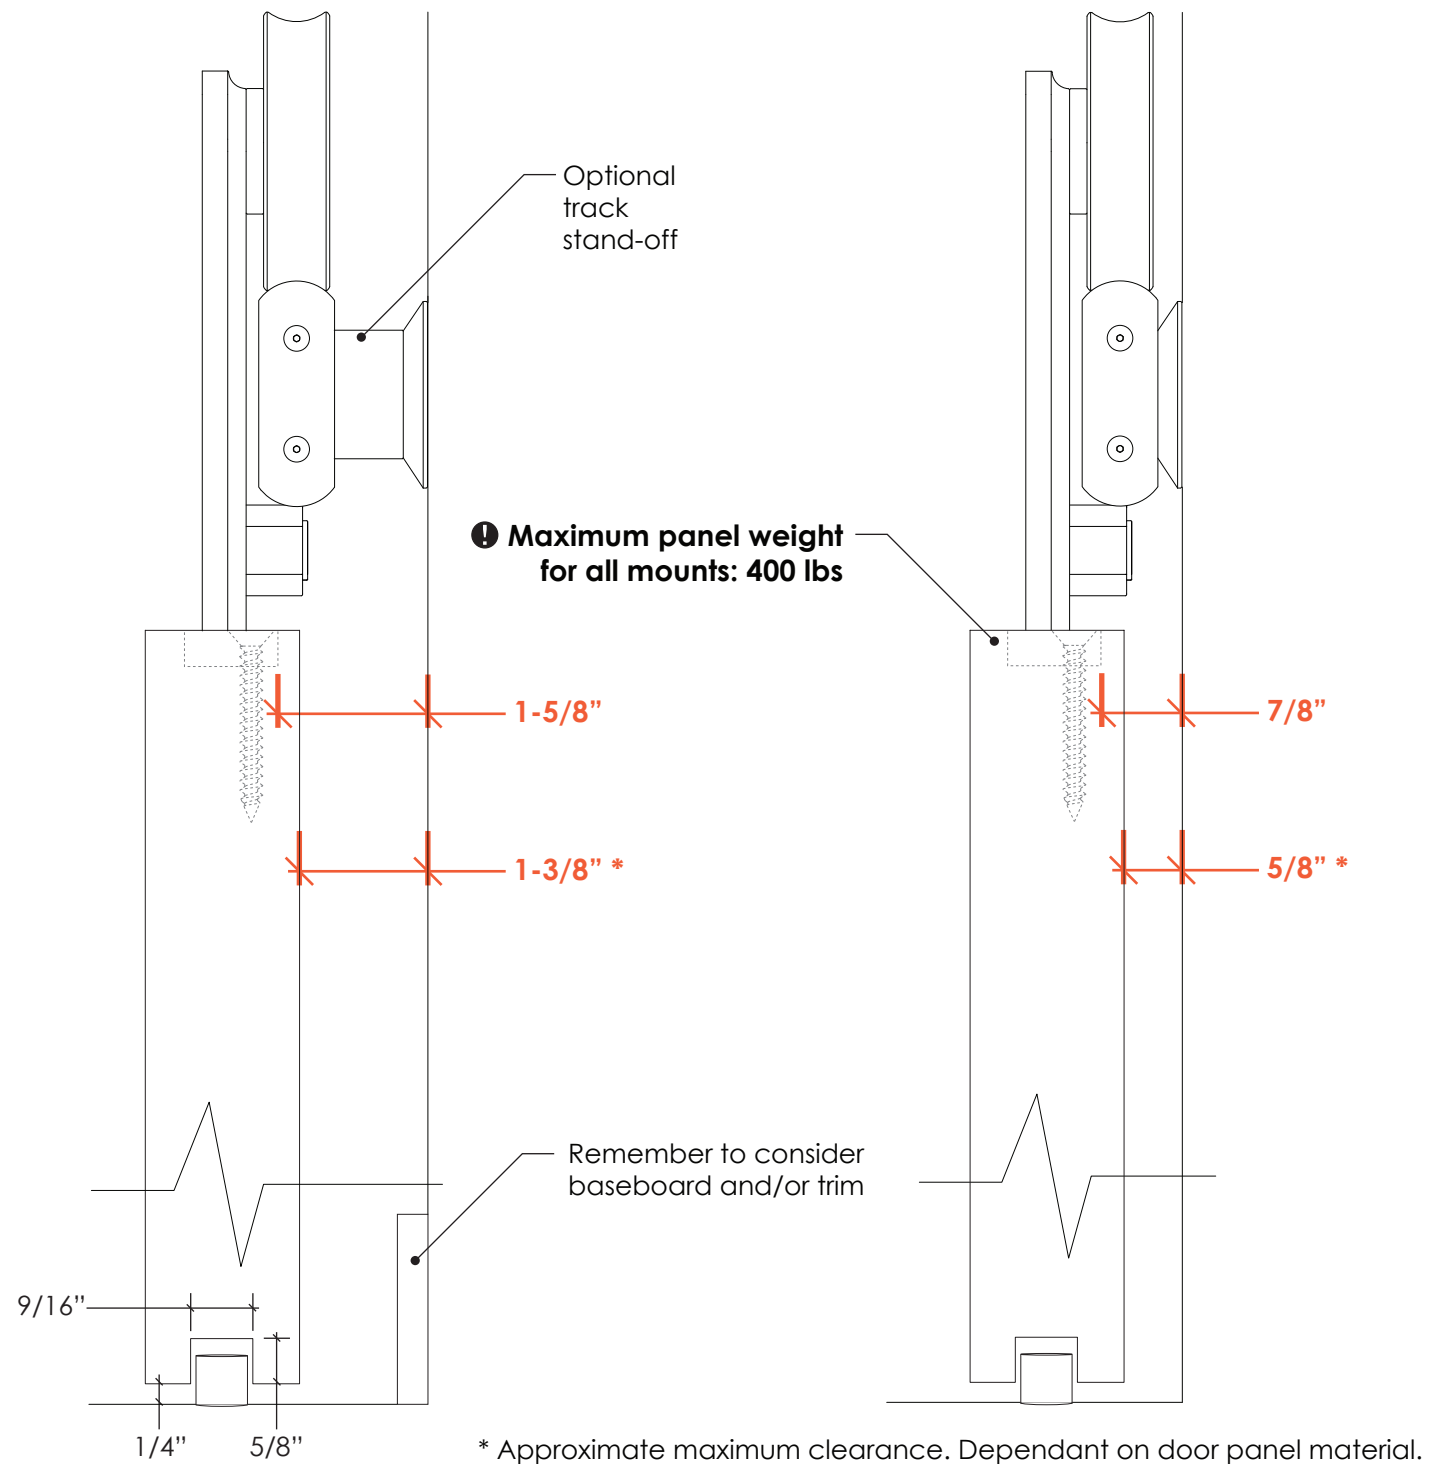

PANEL CLEARANCE GUIDE

Ragnar + Oden Top Mount and Face Mount

Face Mount: for panels 3/4" to 2" in thickness

Top Mount: for panels 1-3/8" or thicker

Top Mount
Face Mount

PANEL CLEARANCE GUIDE

Ragnar + Oden Glass Mount

For glass panels 3/8" to 3/4" in thickness

**Available for 3/8", 1/2", 5/8" and 3/4" thick panels

Framed Wall
Glass Wall