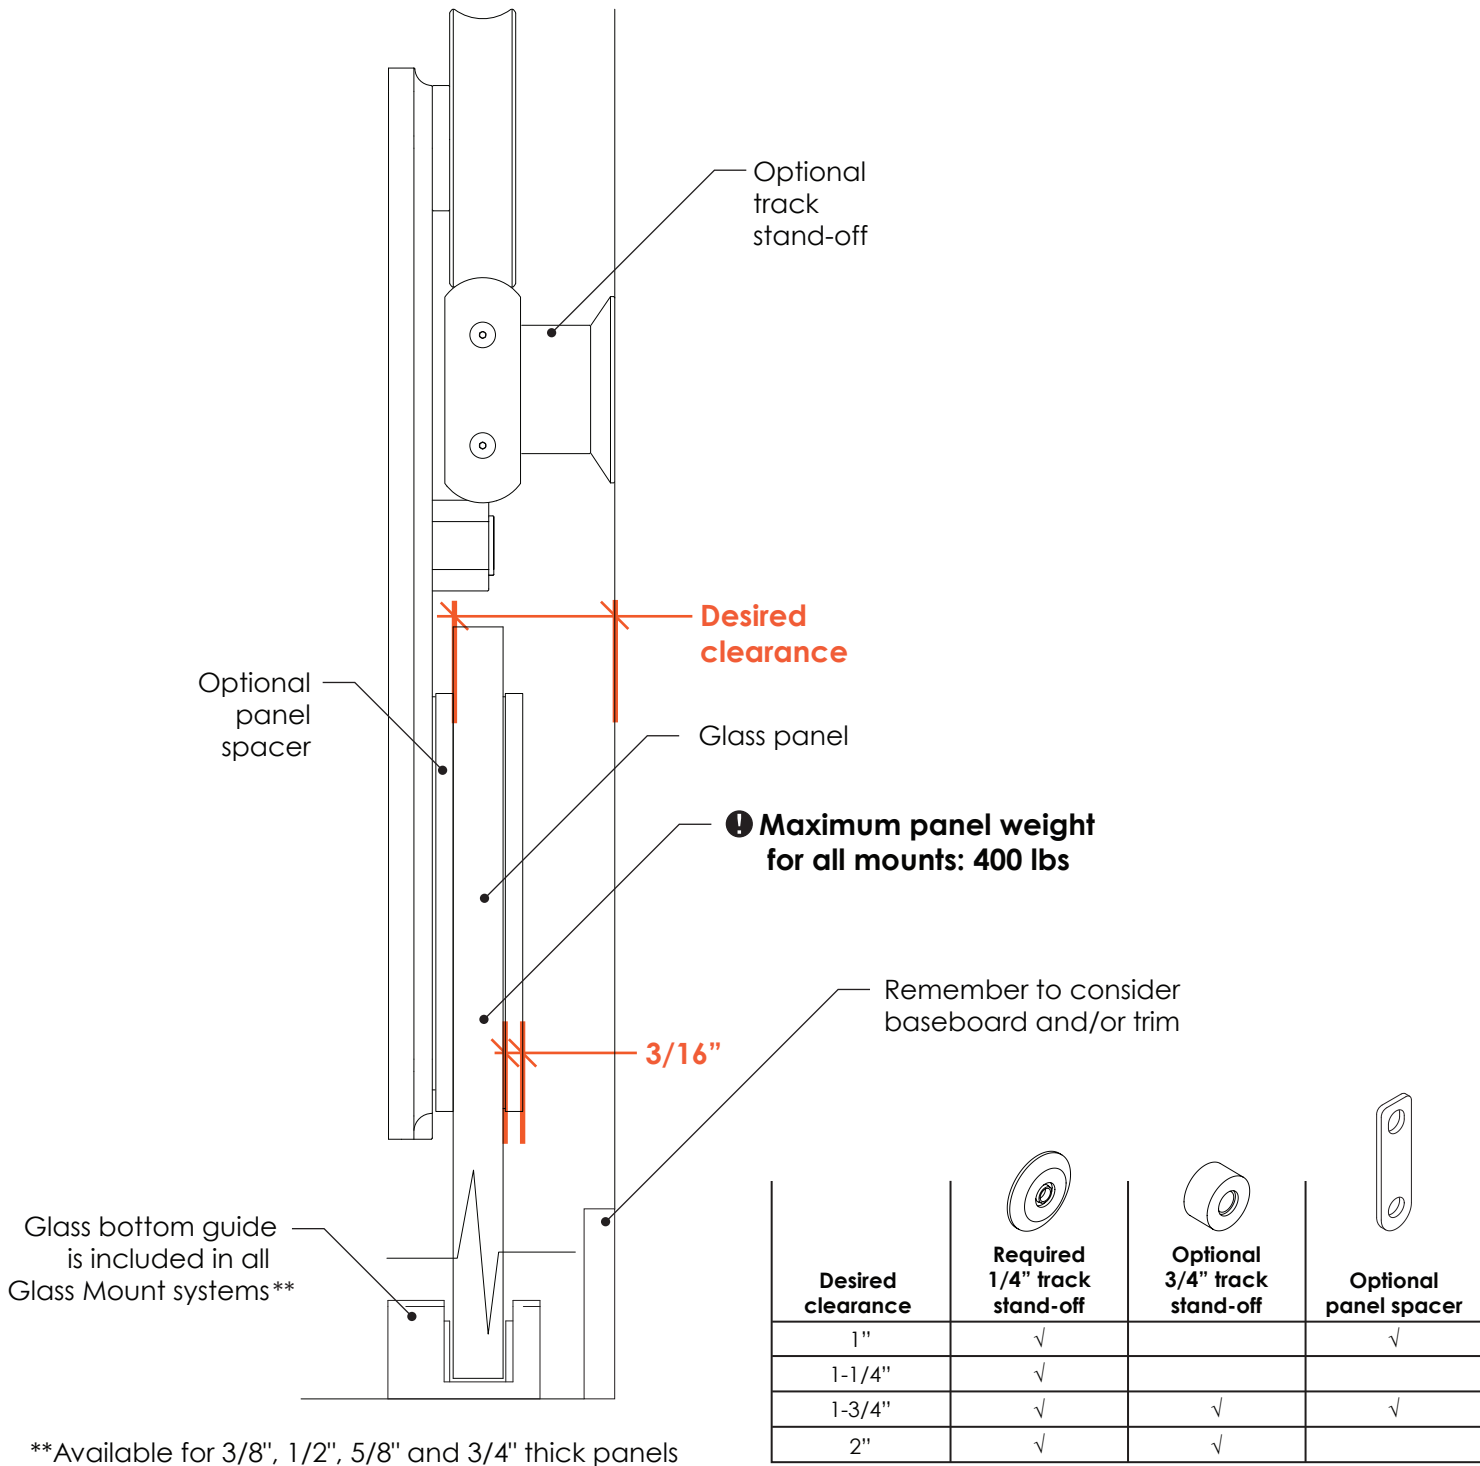

PANEL CLEARANCE GUIDE

Ragnar + Oden Top Mount and Face Mount

Face Mount: for panels 3/4" to 2" in thickness

Top Mount: for panels 1-3/8" or thicker

Top Mount
Face Mount

PANEL CLEARANCE GUIDE

Ragnar + Oden Glass Mount

For glass panels 3/8" to 3/4" in thickness

**Available for 3/8", 1/2", 5/8" and 3/4" thick panels

Framed Wall
Glass Wall