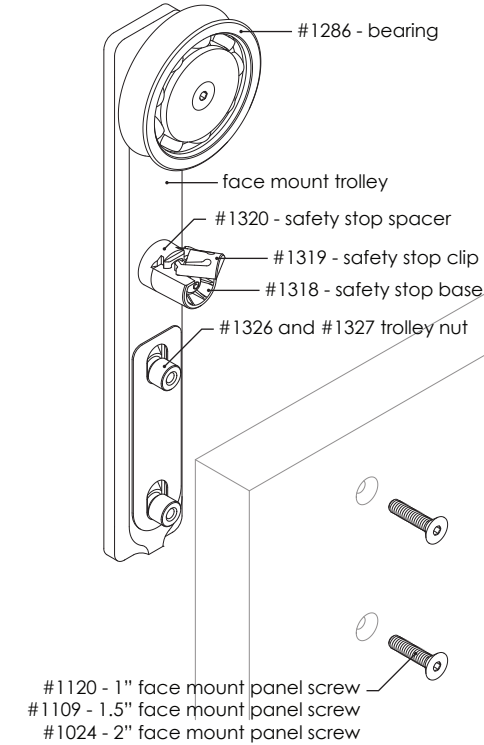

COMPLETE PARTS LIST

Ragnar + Oden systems

Track assembly

Door stop kit

Track fastener kit - wood -

Track fastener kit* - steel beam -

Track fastener kit* - concrete -

Track fastener kit* - glass wall -

Track connector kit*

Track shim kit*

Track stand-offs

Drywall Insert kit*

Perpendicular wall fitting kit*

Glass Mount trolley kit**

Glass bottom guide kit

Allen keys

Face Mount trolley kit**

Door bottom stop kit*

Top Mount trolley kit**

Bottom guide post kit

Bottom guide channel kit*

* System option or add-on kit ** Illustration is based on Ragnar