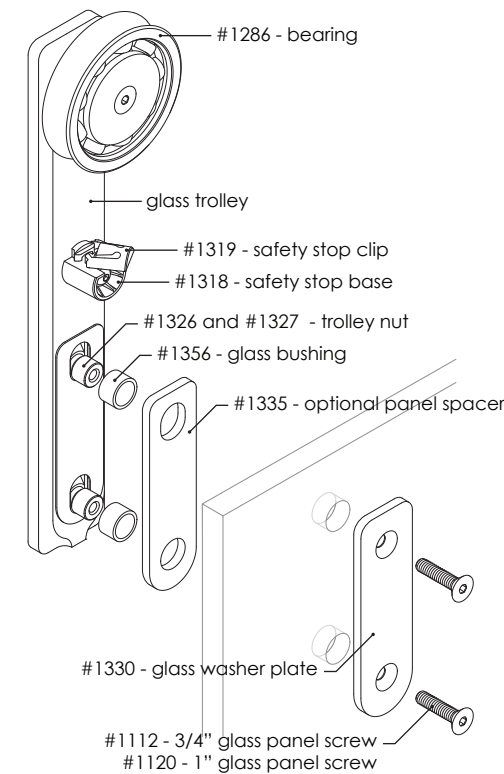

COMPLETE PARTS LIST

Ragnar + Oden systems

Track assembly

Door stop kit

Track fastener kit - wood -

Track fastener kit* - steel beam -

Track fastener kit* - concrete -

Track fastener kit* - glass wall -

Track connector kit*

Track shim kit*

Track stand-offs

Drywall Insert kit*

Perpendicular wall fitting kit*

Glass Mount trolley kit**

Glass bottom guide kit

Allen keys

Face Mount trolley kit**

Door bottom stop kit*

Top Mount trolley kit**

Bottom guide post kit

Bottom guide channel kit*

* System option or add-on kit ** Illustration is based on Ragnar