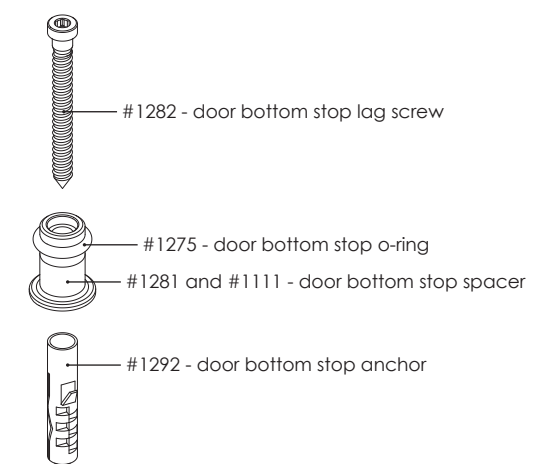

Door bottom stop kit*