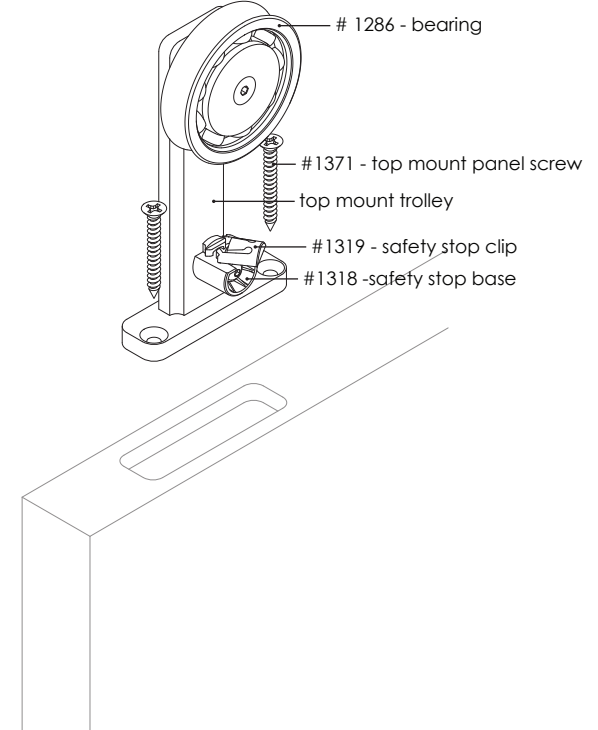

Top Mount trolley kit**