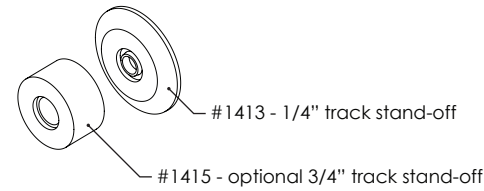

Track stand-offs