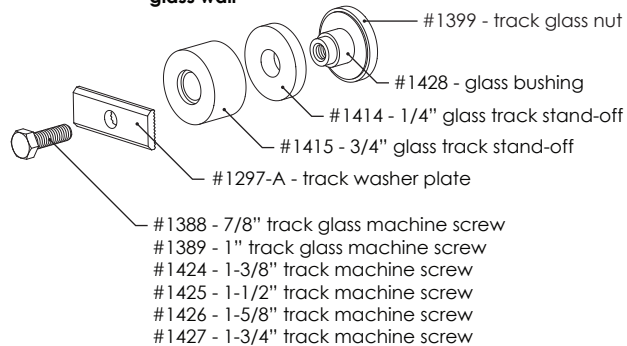

COMPLETE PARTS LIST

Ragnar + Oden systems

Track assembly

Door stop kit

Track fastener kit - wood -

Track fastener kit* - steel beam -

Track fastener kit* - concrete -

Track fastener kit* - glass wall -

Track connector kit*

Track shim kit*

Track stand-offs

Drywall Insert kit*

Perpendicular wall fitting kit*

Glass Mount trolley kit**

Glass bottom guide kit

Allen keys