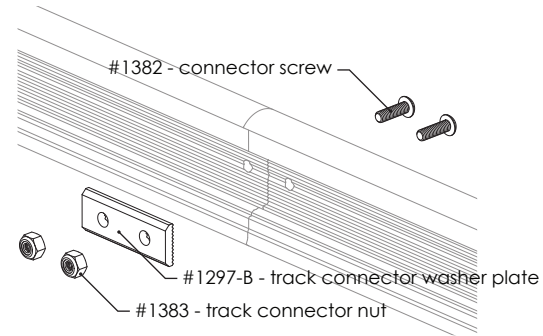

COMPLETE PARTS LIST

Ragnar + Oden systems

Track assembly

Door stop kit

Track fastener kit - wood -

Track fastener kit* - steel beam -

Track fastener kit* - concrete -

Track fastener kit* - glass wall -

Track connector kit*

Track shim kit*

Track stand-offs

Drywall Insert kit*

Perpendicular wall fitting kit*

Glass Mount trolley kit**

Glass bottom guide kit

Allen keys