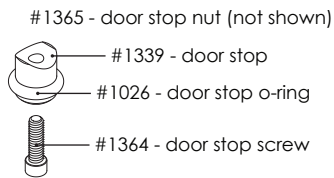

COMPLETE PARTS LIST

Ragnar + Oden systems

Track assembly

Door stop kit

Track fastener kit - wood -

Track fastener kit* - steel beam -

Track fastener kit* - concrete -

Track fastener kit* - glass wall -

Track connector kit*

Track shim kit*

Track stand-offs

Drywall Insert kit*

Perpendicular wall fitting kit*

Glass Mount trolley kit**

Glass bottom guide kit

Allen keys