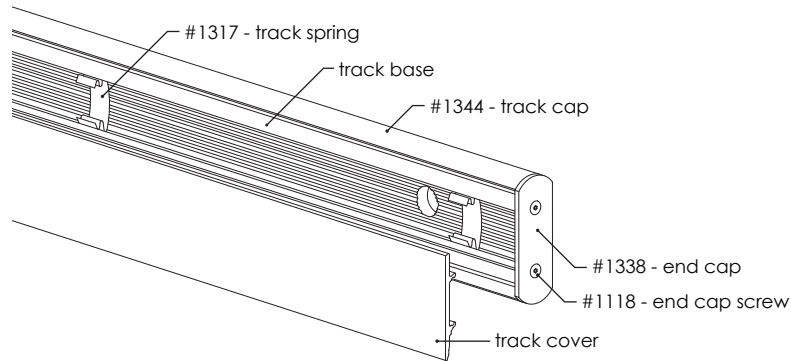

COMPLETE PARTS LIST

Ragnar + Oden systems

Track assembly

Door stop kit

Track fastener kit - wood -

Track fastener kit* - steel beam -

Track fastener kit* - concrete -

Track fastener kit* - glass wall -

Track connector kit*

Track shim kit*

Track stand-offs

Drywall Insert kit*

Perpendicular wall fitting kit*

Glass Mount trolley kit**

Glass bottom guide kit

Allen keys