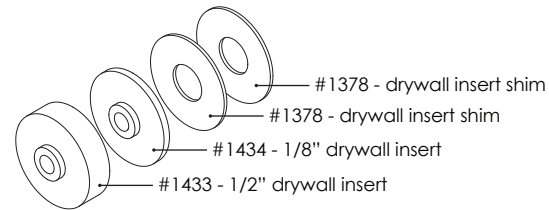

Track connector kit*

Track shim kit*

Track stand-offs

Drywall Insert kit*

Perpendicular wall fitting kit*

Glass Mount trolley kit**

Glass bottom guide kit

Allen keys