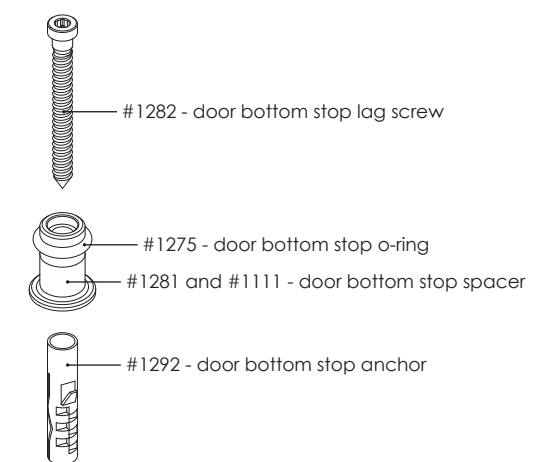

Door bottom stop kit*