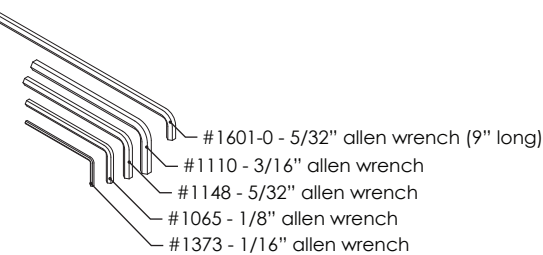

Track connector kit*

Track shim kit*

Track stand-offs

Drywall Insert kit*

Perpendicular wall fitting kit*

Glass Mount trolley kit**

Glass bottom guide kit

Allen keys