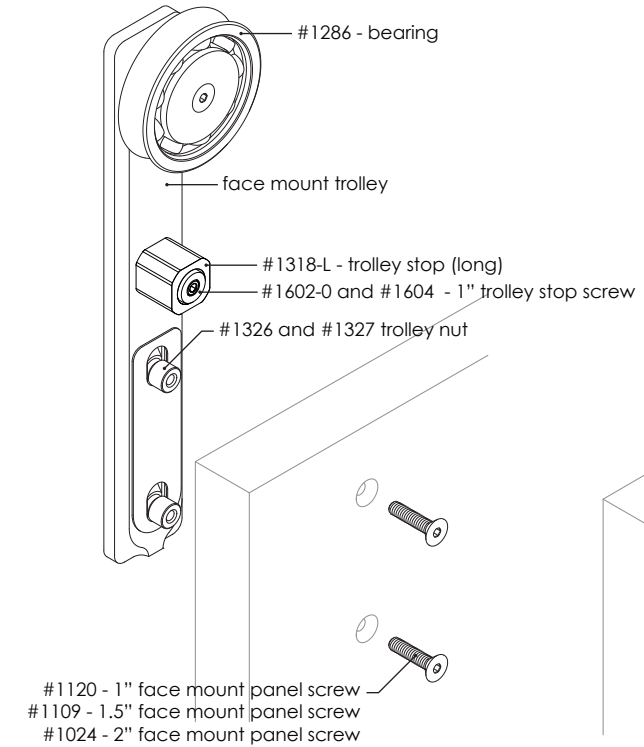

Face Mount trolley kit**