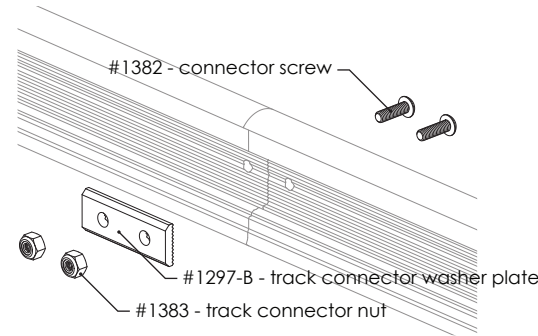

COMPLETE PARTS LIST

Ragnar + Oden systems

Track assembly

Door stop kit

Track fastener kit - wood -

Track fastener kit* - steel beam -

Track fastener kit* - concrete -

Track fastener kit* - glass wall -

Track connector kit*

Track shim kit*

Track stand-offs

Drywall Insert kit*

Perpendicular wall fitting kit*

Glass Mount trolley kit**

Glass bottom guide kit

Allen keys