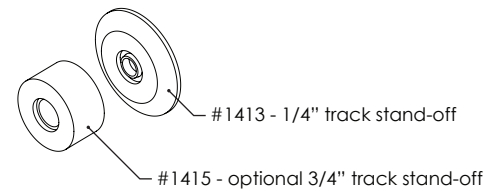

Track stand-offs