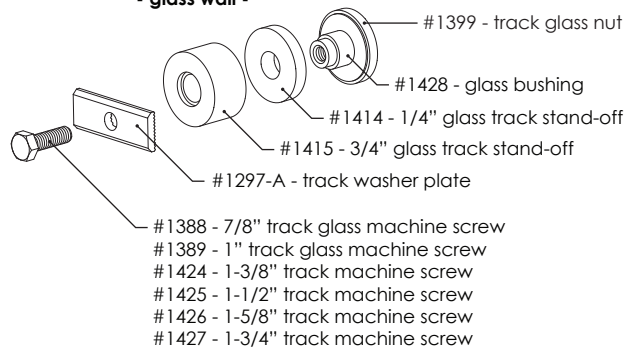

COMPLETE PARTS LIST

Ragnar + Oden systems

Track assembly

Door stop kit

Track fastener kit - wood -

Track fastener kit* - steel beam -

Track fastener kit* - concrete -

Track fastener kit* - glass wall -

Track connector kit*

Track shim kit*

Track stand-offs

Drywall Insert kit*

Perpendicular wall fitting kit*

Glass Mount trolley kit**

Glass bottom guide kit

Allen keys