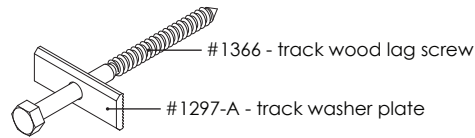

COMPLETE PARTS LIST

Ragnar + Oden systems

Track assembly

Door stop kit

Track fastener kit - wood -

Track fastener kit* - steel beam -

Track fastener kit* - concrete -

Track fastener kit* - glass wall -