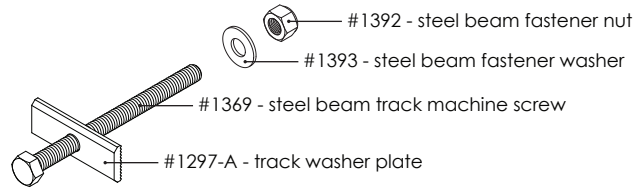

COMPLETE PARTS LIST

Ragnar + Oden systems

Track assembly

Door stop kit

Track fastener kit - wood -

Track fastener kit* - steel beam -

Track fastener kit* - concrete -

Track fastener kit* - glass wall -

Track connector kit*

Track shim kit*

Track stand-offs

Drywall Insert kit*

Perpendicular wall fitting kit*

Glass Mount trolley kit**

Glass bottom guide kit

Allen keys