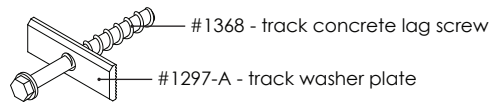

COMPLETE PARTS LIST

Ragnar + Oden systems

Track assembly

Door stop kit

Track fastener kit - wood -

Track fastener kit* - steel beam -

Track fastener kit* - concrete -

Track fastener kit* - glass wall -