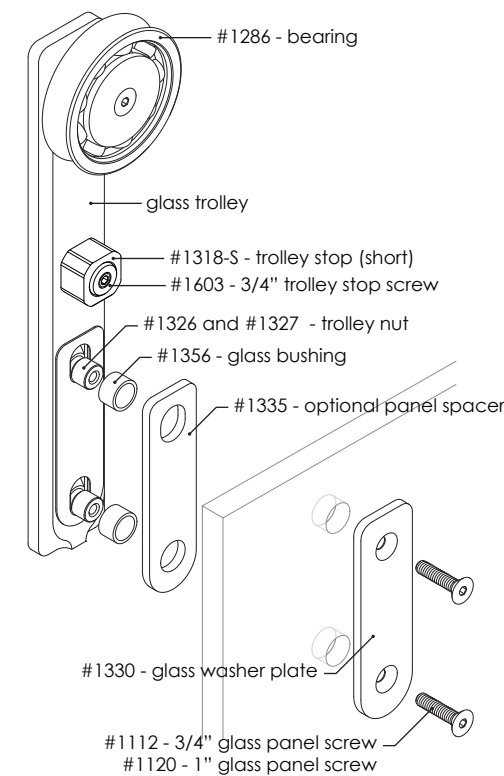

COMPLETE PARTS LIST

Ragnar + Oden systems

Track assembly

Door stop kit

Track fastener kit - wood -

Track fastener kit* - steel beam -

Track fastener kit* - concrete -

Track fastener kit* - glass wall -

Track connector kit*

Track shim kit*

Track stand-offs

Drywall Insert kit*

Perpendicular wall fitting kit*

Glass Mount trolley kit**

Glass bottom guide kit

Allen keys

Face Mount trolley kit**

Door bottom stop kit*

Top Mount trolley kit**

Bottom guide post kit

Bottom guide channel kit*

* System option or add-on kit ** Illustration is based on Ragnar