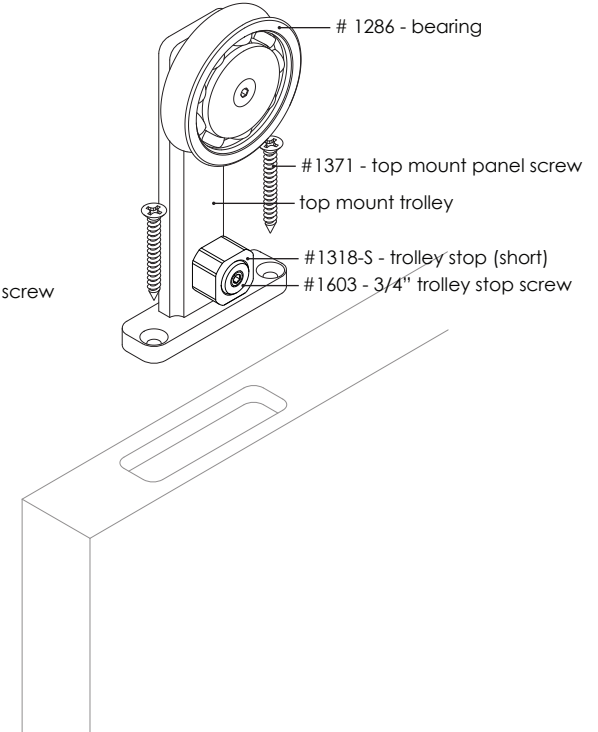

Top Mount trolley kit**