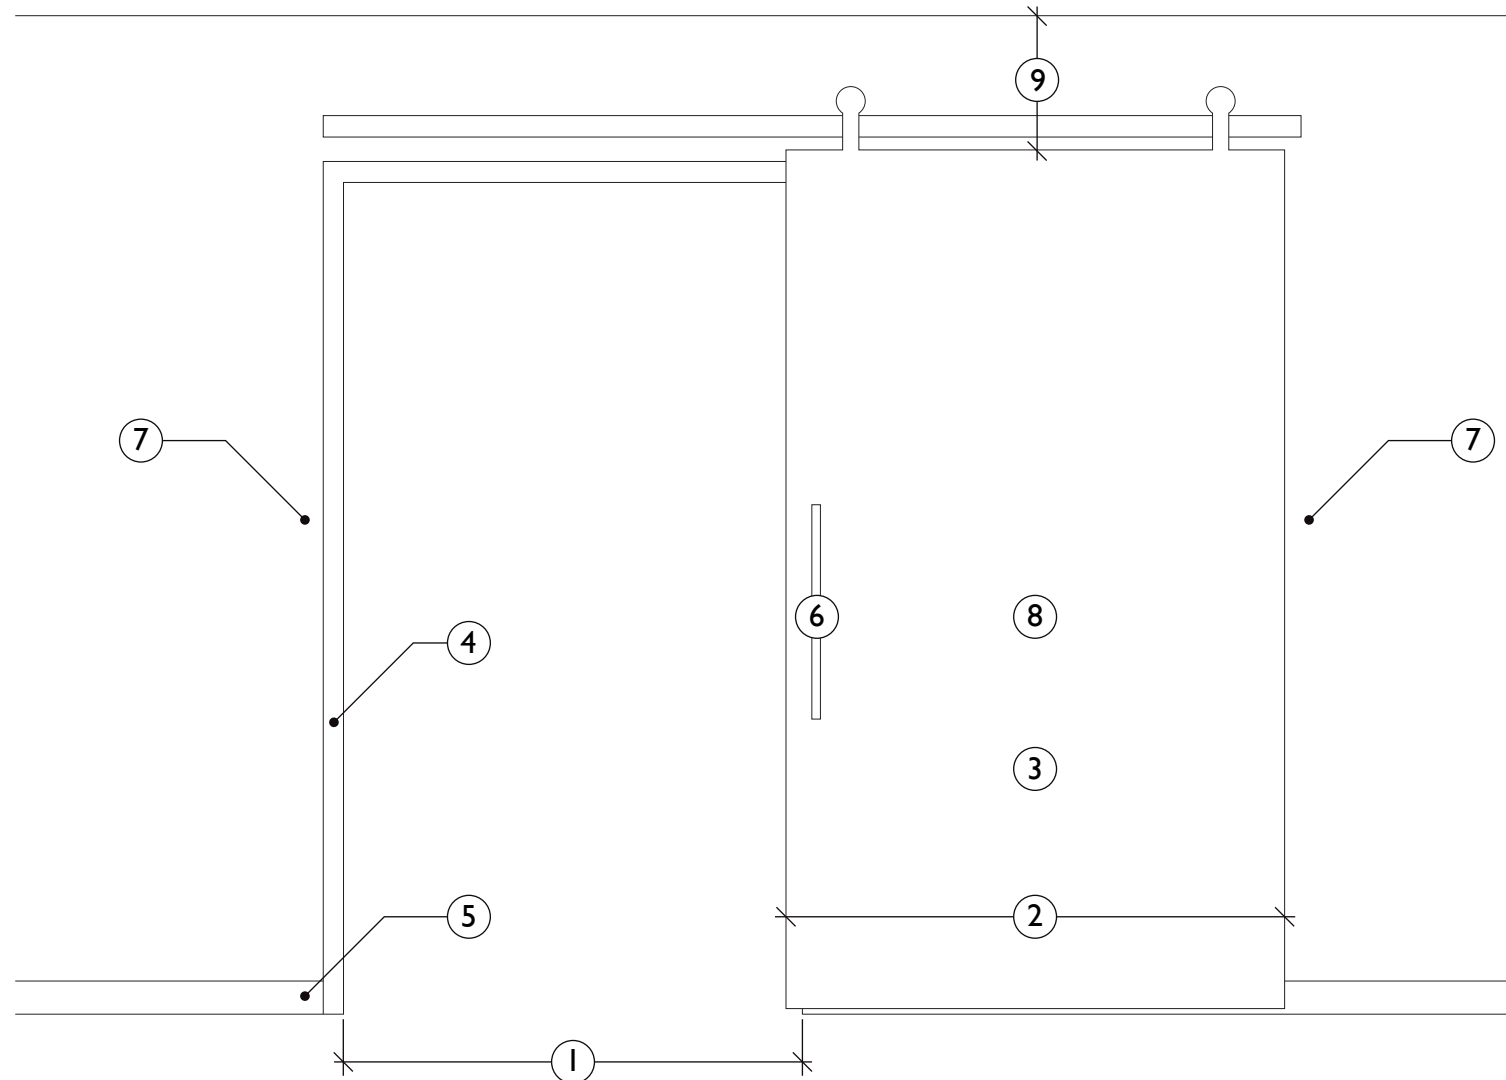

REQUIRED DOOR OPENING INFORMATION

For single doors

- ① What is the door opening width? *
- ② What is the door panel width? *
- ③ What is the door panel thickness? **
- ④ Does the opening have door trim? If so, how thick is it?
- ⑤ Does the wall have base molding? If so, how thick is it (including base shoe if applicable)?
- ⑥ Will you be using a door pull? If so, what is the make and model?
- ⑦ Is there a perpendicular wall or any other obstruction immediately adjacent to this door installation? If so, what and where is it?
- ⑧ Verify that your door panel weight does not exceed the maximum allowable weight per product chart below.
- ⑨ Verify that you have enough clearance between the top of the door panel and the ceiling per the product chart below.

* Critical & required information

** See Panel Clearance Guide for door thickness and weight constraints, available at krownlab.com/downloads

	Max. door panel weight	Min. above door panel clearance
Baldur	300 - 400 lb. **	8"
Ragnar	400 lb.	7"
Oden	300 - 400 lb. **	7"
Rob Roy	150 lb.	7"
Axel	200 lb.	5"

REQUIRED DOOR OPENING INFORMATION

For bi-parting doors

- ① What is the door opening width? *
- ② What is the door panel width? *
- ③ What is the door panel thickness? **
- ④ Does the opening have door trim? If so, how thick is it?
- ⑤ Does the wall have base molding? If so, how thick is it (including base shoe if applicable)?
- ⑥ Will you be using a door pull? If so, what is the make and model?
- ⑦ Is there a perpendicular wall or any other obstruction immediately adjacent to this door installation? If so, what and where is it?
- ⑧ Verify that your door panel weight does not exceed the maximum allowable weight per product chart below.
- ⑨ Verify that you have enough clearance between the top of the door panel and the ceiling per the product chart below.